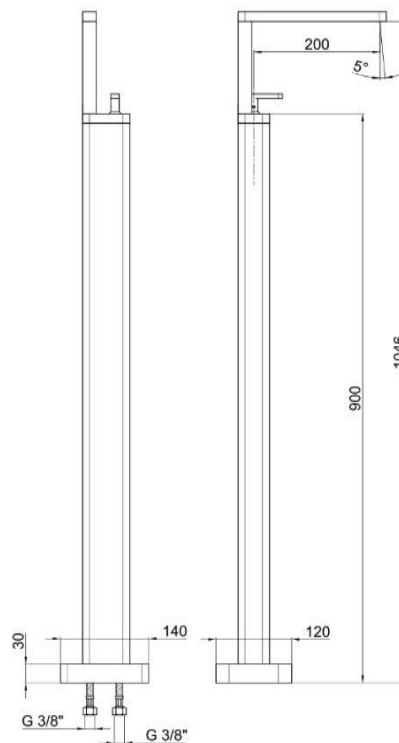

TECHNICAL DATA SHEET

Webert

Living Free Standing Basin Mixer Chrome

390100100765

The Webert Living Free Standing Basin Mixer is a stylish and modern basin mixer that is perfect for any modern bathroom. The mixer has a unique design with a tall, slender body and a curved spout.

SPECIFICATIONS

Color	: Chrome
Operation Type	: Manual
Material	: Brass
Height (mm)	: 1046
Depth (mm)	: 200
Shape	: Rectangle

DRAWING

TECHNOLOGY

Leak Proof

Durable Materials

ECO Smart

5
YEARS
WARRANTY