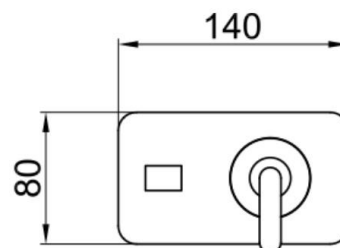

TECHNICAL DATA SHEET

Webert

Living Concealed Basin Mixer Chrome

390100100764

The Webert Living Concealed Basin Mixer is a sleek and modern basin mixer that is perfect for any modern bathroom. It has a unique design with a round body and a curved spout.

SPECIFICATIONS

Color	: Chrome
Operation Type	: Manual
Material	: Brass
Height (mm)	: 80
Depth (mm)	: 140
Shape	: Rectangle

DRAWING

TECHNOLOGY

Leak Proof

Durable Materials

ECO Smart

5
YEARS
WARRANTY