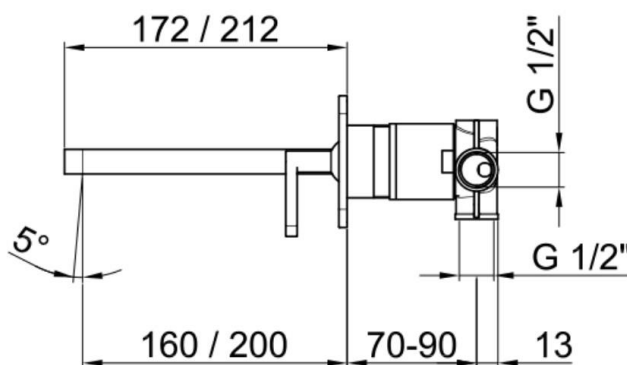

TECHNICAL DATA SHEET

Webert

Living Concealed Basin Mixer Chrome

390100100764

The Webert Living Concealed Basin Mixer is a sleek and modern basin mixer that is perfect for any modern bathroom. It has a unique design with a round body and a curved spout.

SPECIFICATIONS

Color	: Chrome
Operation Type	: Manual
Material	: Brass
Height (mm)	: 80
Depth (mm)	: 140
Shape	: Rectangle

DRAWING

TECHNOLOGY

Leak Proof

Durable Materials

ECO Smart

5
YEARS
WARRANTY