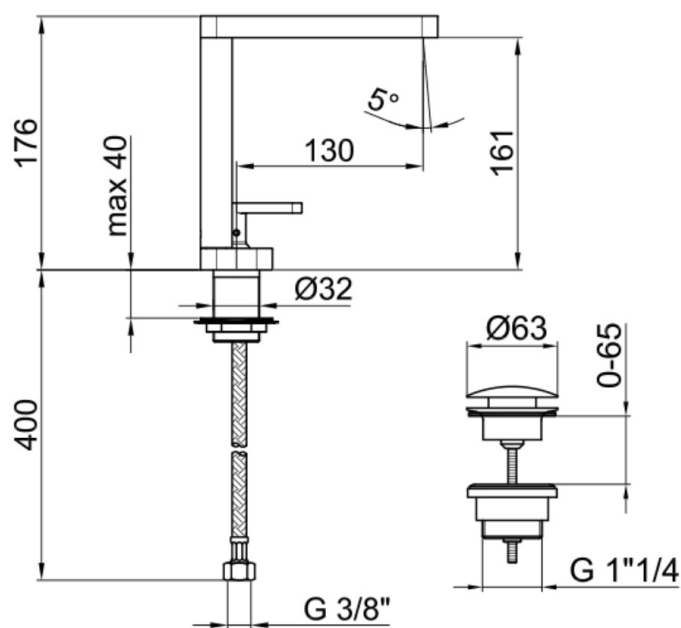

Casa Milano

TECHNICAL DATA SHEET

Webert

Living Basin Mixer With Pop Up Waste Chrome

390100100763

The Webert Living Basin Mixer is a stylish and functional basin mixer that is perfect for any modern bathroom. It has a unique design with a tall, slender body and a curved spout.

SPECIFICATIONS

Color	: Chrome
Operation Type	: Manual
Material	: Brass
Height (mm)	: 176
Depth (mm)	: 130
Shape	: Rectangle

DRAWING

TECHNOLOGY

Leak Proof

Durable Materials

ECO Smart

5
YEARS
WARRANTY