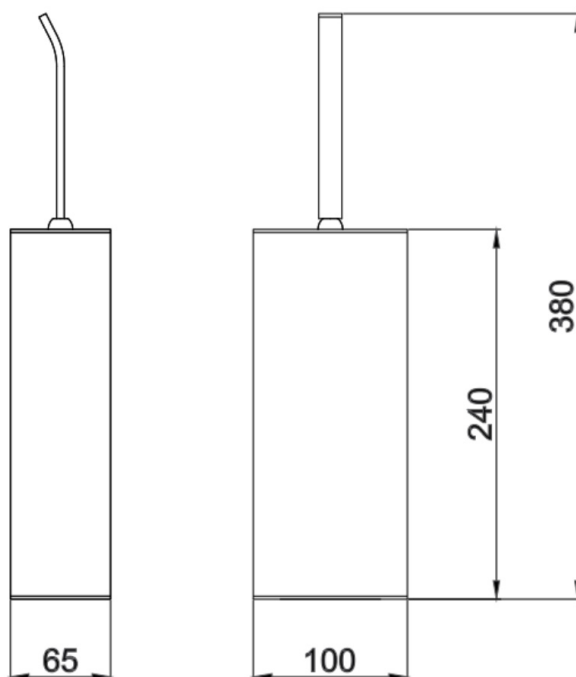

Casa Milano

TECHNICAL DATA SHEET

Webert

Aria Free Standing Toilet Brush Holder Chrome

390100100762

The Webert Aria toilet brush holder is a sleek and modern toilet brush holder that is perfect for any modern bathroom. It has a unique design with an oval-shaped base and a curved handle.

SPECIFICATIONS

Color	: Chrome
Operation Type	: Manual
Material	: Brass
Height (mm)	: 380
Depth (mm)	: 65
Shape	: Cylindrical

DRAWING

TECHNOLOGY

Leak Proof

Durable Materials

ECO Smart

5
YEARS
WARRANTY