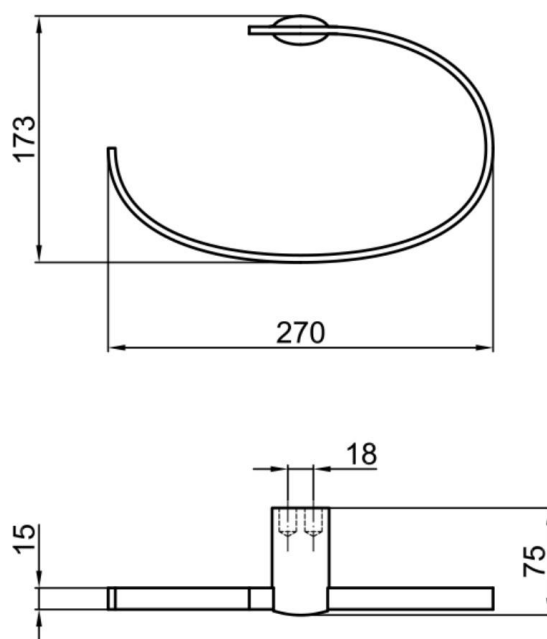

### Webert

Aria Ring Shape Towel Holder

**390100100759**

The Webert ring shape towel holder is a stylish and functional towel holder that is perfect for any bathroom. It's unique ring shape design that allows you to hang and remove towels easily. It also has a non-slip grip to prevent towels from falling off. The towel holder is sturdy enough to hold multiple towels at once.

### SPECIFICATIONS

Color	: Chrome
Operation Type	: Manual
Material	: Brass
Height (mm)	: 173
Depth (mm)	: 270
Shape	: Ring

### DRAWING