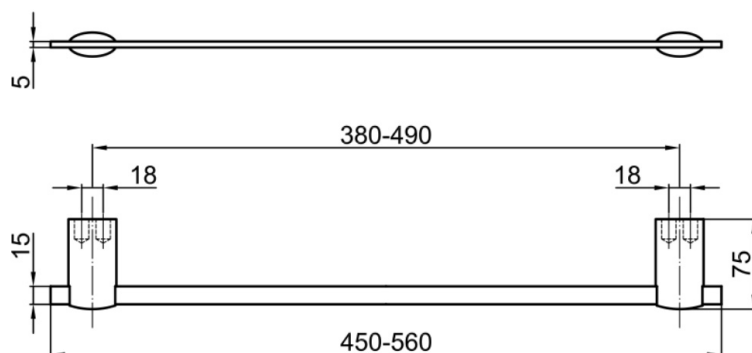

Casa Milano

TECHNICAL DATA SHEET

Webert

Aria Toilet Tissue Roll Holder

390100100758

The Webert Aria Tissue Roll Holder is a sleek, stylish, and functional tissue holder that is perfect for any bathroom. It has a unique design that allows you to easily dispense a single sheet of tissue at a time.

SPECIFICATIONS

Color	: Chrome
Operation Type	: Manual
Material	: Brass
Height (mm)	: 75
Depth (mm)	: 380-490
Shape	: Rectangle

DRAWING

TECHNOLOGY

Leak Proof

Durable Materials

ECO Smart

5
YEARS
WARRANTY