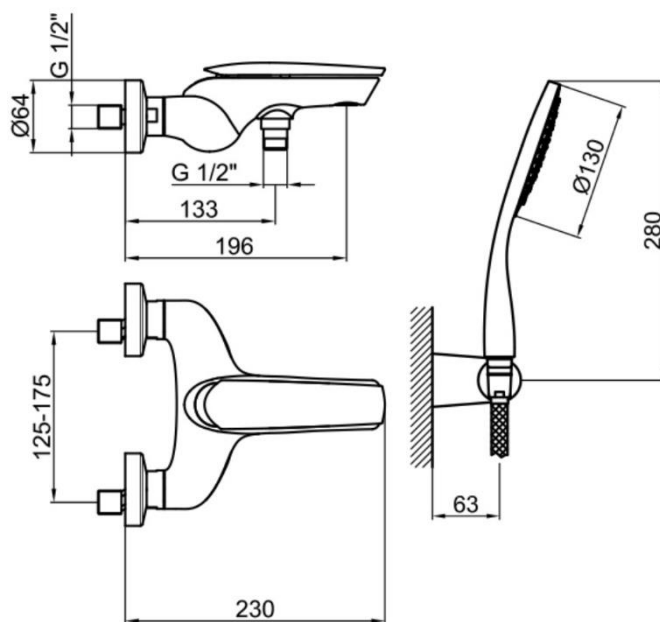

Casa Milano

TECHNICAL DATA SHEET

Webert

Aria Bath Mixer With Shower Set Chrome

390100100757

The Webert Bath Mixer with Shower Set is a stylish and functional piece of bathroom hardware that is perfect for any modern bathroom. The mixer features a sleek and modern design with a chrome finish that will complement any décor.

SPECIFICATIONS

Color	: Chrome
Operation Type	: Manual
Material	: Brass
Height (mm)	: 280
Depth (mm)	: 63
Shape	: Round

DRAWING

TECHNOLOGY

Leak Proof

Durable Materials

ECO Smart

5
YEARS
WARRANTY