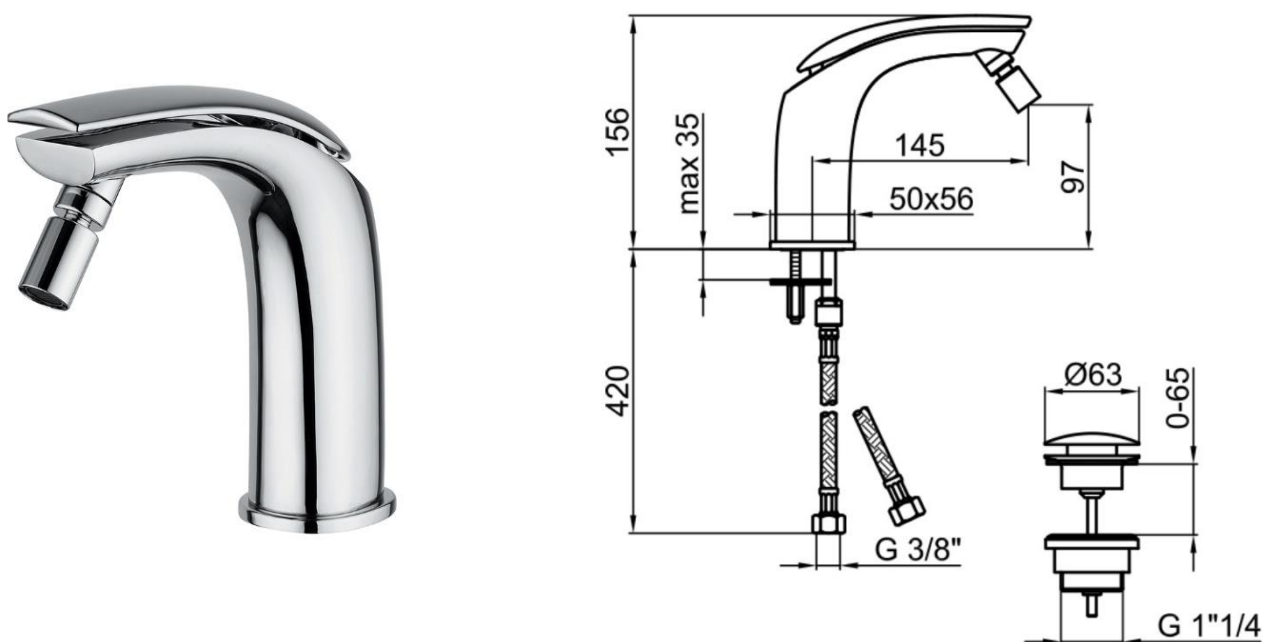

Casa Milano

TECHNICAL DATA SHEET

Webert

Aria Bidet Mixer Chrome

390100100755

The Webert ARIA Bidet Mixer is a functional and stylish fixture designed for bidet installations. This bidet mixer offers efficient water flow and temperature control while featuring a modern design that can enhance the overall aesthetics of your bathroom.

SPECIFICATIONS

Color	: Chrome
Operation Type	: Manual
Material	: Brass
Height (mm)	: 156
Depth (mm)	: 118
Shape	: Round

DRAWING

TECHNOLOGY

Leak Proof

Durable Materials

ECO Smart

5
YEARS
WARRANTY