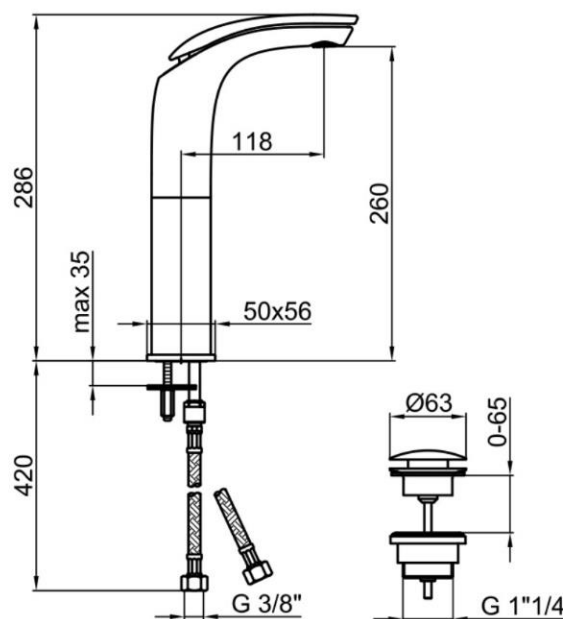

Casa Milano

TECHNICAL DATA SHEET

Webert

Aria High Basin Mixer Chrome

390100100753

The Webert Aria High Basin Mixer is a modern and elegant faucet that will add a touch of luxury to any bathroom. It is made of high-quality brass and has a durable chrome finish. It also has a high spout that provides ample clearance for washing hands and face.

SPECIFICATIONS

Color	: Chrome
Operation Type	: Manual
Material	: Brass
Height (mm)	: 286
Depth (mm)	: 118
Shape	: Rectangle

DRAWING

TECHNOLOGY

Leak Proof

Durable Materials

ECO Smart

5
YEARS
WARRANTY