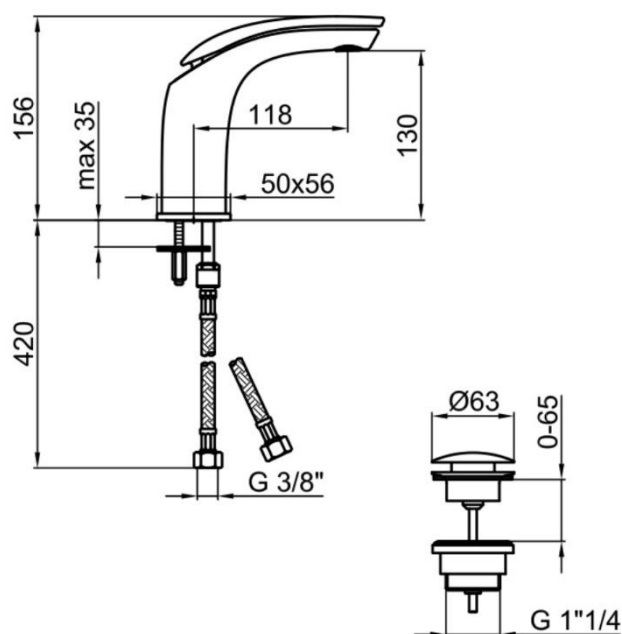

Casa Milano

TECHNICAL DATA SHEET

Webert

Aria Basin Mixer Chrome

390100100752

The Webert Aria basin mixer is a modern and elegant faucet with a curved handle that is perfect for any bathroom. It is made of high-quality brass and has a durable chrome finish. The ceramic cartridge ensures smooth and reliable operation of the faucet.

SPECIFICATIONS

Color	: Chrome
Operation Type	: Manual
Material	: Brass
Height (mm)	: 156
Depth (mm)	: 118
Shape	: Round

DRAWING

TECHNOLOGY

Leak Proof

Durable Materials

ECO Smart

5
YEARS
WARRANTY