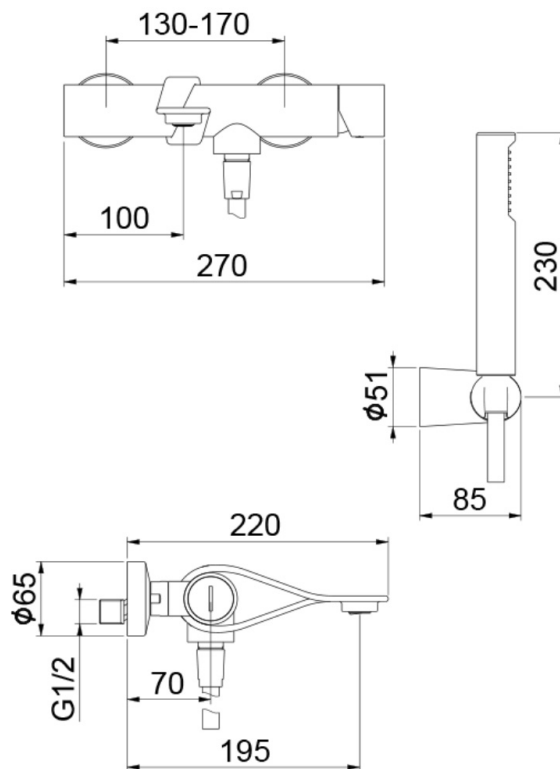

TECHNICAL DATA SHEET

Webert

One-B Bath Mixer With Shower Set Matt Black

390100100751

The Webert One B Bath Mixer with Shower Set is a stylish and functional bath mixer that is perfect for any modern bathroom. This mixer has a unique design with a sleek and minimalist look. The mixer also comes with a shower set, which includes a shower head, a hand shower, and a flexible hose.

SPECIFICATIONS

Color	: Chrome
Operation Type	: Manual
Material	: Brass
Height (mm)	: 65
Depth (mm)	: 220
Shape	: Round

DRAWING

TECHNOLOGY

Leak Proof

Durable Materials

ECO Smart

5
YEARS
WARRANTY