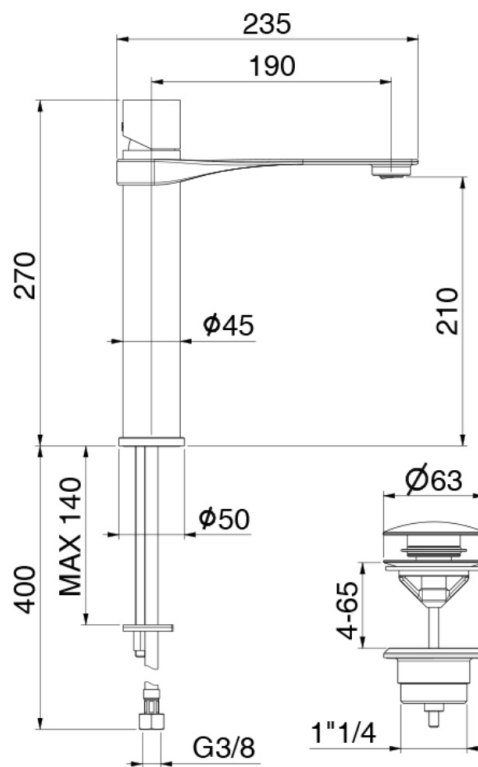

Casa Milano

TECHNICAL DATA SHEET

Webert

One-B High Basin Mixer With Pop Up Waste Black

390100100750

The Webert One B High Basin Mixer is a stylish and modern basin mixer that is perfect for any modern bathroom. This mixer has a unique design with a tall, slender body and a curved spout. It also has a single-lever handle for easy temperature and flow control. The mixer also has a built-in aerator for water conservation and splash back reduction.

SPECIFICATIONS

Color	: Chrome
Operation Type	: Manual
Material	: Brass
Height (mm)	: 270
Depth (mm)	: 235
Shape	: Round

DRAWING

TECHNOLOGY

Leak Proof

Durable Materials

ECO Smart

5
YEARS
WARRANTY