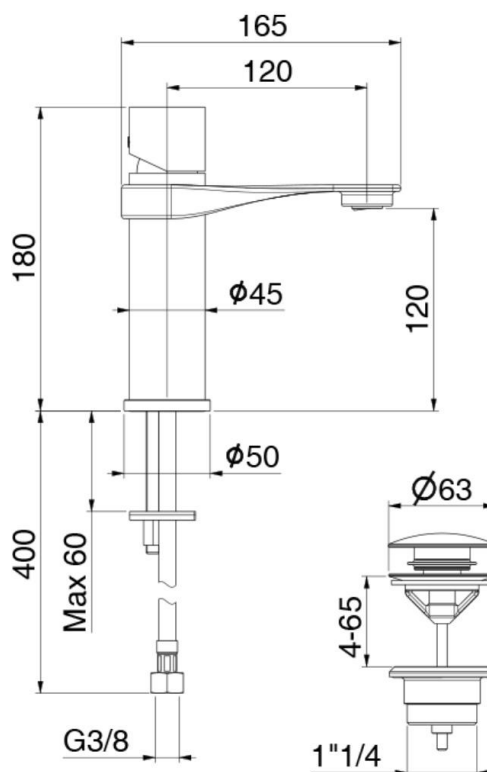

Casa Milano

TECHNICAL DATA SHEET

Webert

One-B Basin Mixer With Pop Up Waste Black

390100100749

The Webert One B Basin Mixer With Pop Up Waste is a sleek and modern basin mixer that is perfect for any modern bathroom. The basin mixer has a unique design with a short, stubby body and a curved spout.

SPECIFICATIONS

Color	: Chrome
Operation Type	: Manual
Material	: Brass
Height (mm)	: 180
Depth (mm)	: 165
Shape	: Round

DRAWING

TECHNOLOGY

Leak Proof

Durable Materials

ECO Smart

5
YEARS
WARRANTY