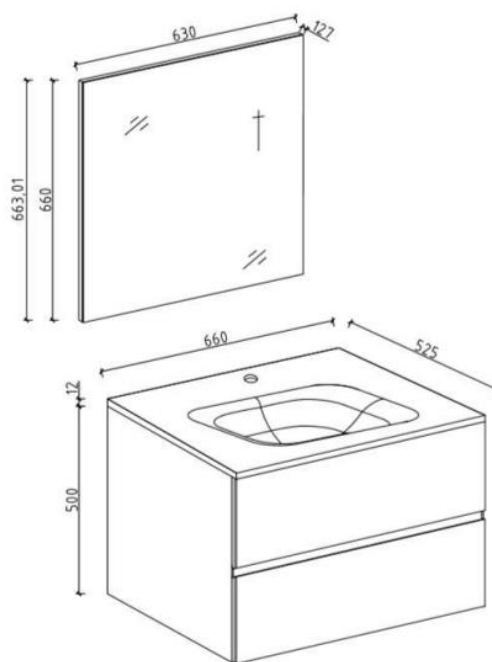

Casa Milano

TECHNICAL DATA SHEET

Casa Milano

Emily Vanity

390100103203

Emily Vanity is a stylish and functional vanity cabinet that is made of medium-density fiberboard. The vanity has a single washbasin and two drawers, providing ample storage space for bathroom essentials.

SPECIFICATIONS

Color	: Available in White
Mounting	: Wall Mounted
Material	: Ceramic
Height (mm)	: 1100
Depth (mm)	: 525
Width (mm)	: 660
Shape	: Square

DRAWING

TECHNOLOGY

Leak Proof

Durable Materials

ECO Smart