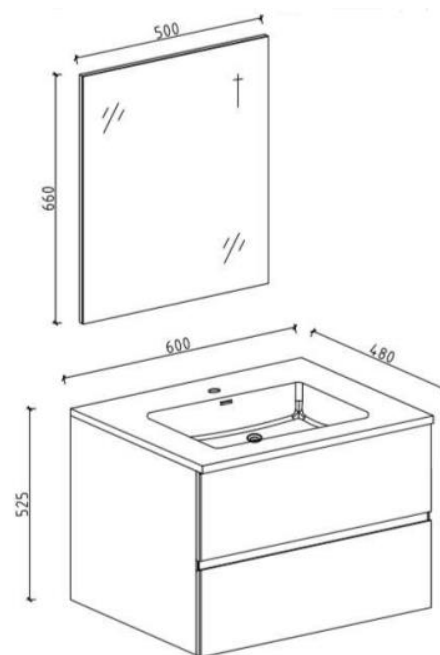

Casa Milano

TECHNICAL DATA SHEET

Casa Milano

EDI Vanity

390100103202

EDI Vanity is a stylish and functional vanity cabinet that is made of solid wood and finished in walnut veneer. It comes with a matching mirror. The vanity has a single washbasin and two drawers, providing ample storage space for bathroom essentials.

SPECIFICATIONS

Color	: Available in Grey
Mounting	: Wall Mounted
Material	: Ceramic
Height (mm)	: 1125
Depth (mm)	: 480
Width (mm)	: 600
Shape	: Square

DRAWING

TECHNOLOGY

Leak Proof

Durable Materials

ECO Smart