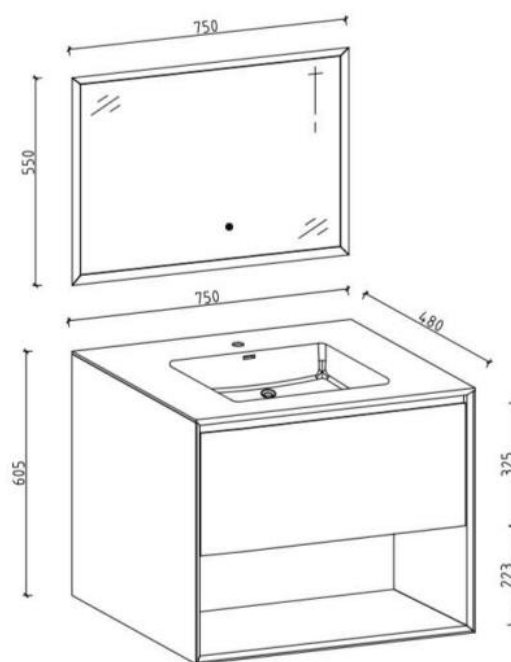

Casa Milano

TECHNICAL DATA SHEET

Casa Milano

Flavia Vanity

390100103201

The CM Flavia Vanity is a stylish and functional vanity cabinet with a sink and a shelf. The sink is made of white ceramic and has a single basin. The shelf is located below the sink and provides additional storage space.

SPECIFICATIONS

Color	: Available in White
Mounting	: Wall Mounted
Material	: Ceramic
Height (mm)	: 1155
Depth (mm)	: 480
Width (mm)	: 750
Shape	: Square

DRAWING

TECHNOLOGY

Leak Proof

Durable Materials

ECO Smart