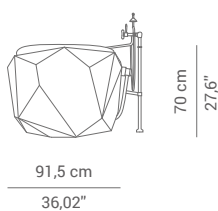

#### DIMENSIONS

WIDTH: 215 cm | 84,64"  
DEPTH: 91,5 cm | 36,02"  
HEIGHT: 70 cm | 27,6"

#### PACKAGING

DIMENSIONS: W. 221 cm | 87" D. 100 cm | 39,37" H. 76 cm | 29,92"  
VOLUME: 1,68 m<sup>3</sup> | 59,33 ft<sup>3</sup>  
WEIGHT: 165 kg | 364 lb