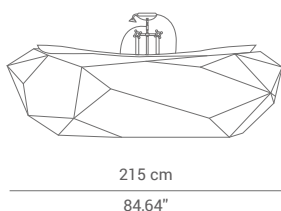

#### DIMENSIONS

WIDTH: 215 cm | 84,64"  
DEPTH: 91,5 cm | 36,02"  
HEIGHT: 70 cm | 27,6"

#### PACKAGING

DIMENSIONS: W. 221 cm | 87" D. 100 cm | 39,37" H. 76 cm | 29,92"  
VOLUME: 1,68 m<sup>3</sup> | 59,33 ft<sup>3</sup>  
WEIGHT: 165 kg | 364 lb