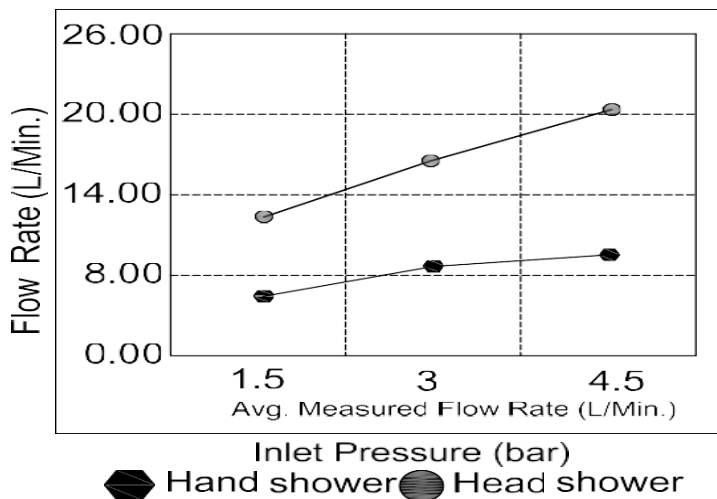

Casa Milano

TECHNICAL DATA SHEET

Casa Milano

Elixir Concealed Shower Set With Pop Up Waste Brushed Gun Grey

390100111318

The Luxurious Elixir Concealed Shower Set embodies a blend of modern design sophistication with functional superiority. The set includes a shower head, a hand shower and a concealed mixer. It is made of high-quality materials and is sure to last for years to come. It is also easy to install and maintain.

SPECIFICATIONS

- Color : Available in Chrome, Matte Gold, Matte Black, Rose Gold, Gun Grey
- Mounting : Wall Mounted
- Operation Pressure (bar) : 4.5
- Operation Type : Manual
- Flow Rate (liter) : 10
- Tap Holes : 2 Holes
- Material : HBP59 Brass + ABS Hand Shower + ABS Head Shower
- Height (mm) : 150
- Depth (mm) : 330
- Shape : Round
- Water Efficiency Rate : ★★★★★

FLOW CHART

DRAWING

TECHNOLOGY

Leak Proof

Durable Materials

ECO Smart

Follow us - [casamilano.com](https://www.casamilano.com)

www.casamilano.com

Email us - info@casamilano.com

WHATSAPP & TOLL FREE

800 9394