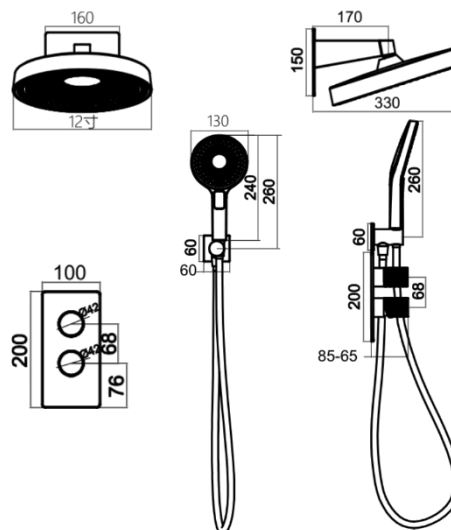

DRAWING

TECHNOLOGY

Leak Proof

Durable Materials

ECO Smart

Follow us - [casamilano.com](https://www.casamilano.com)

www.casamilano.com

Email us - info@casamilano.com

WHATSAPP & TOLL FREE

800 9394