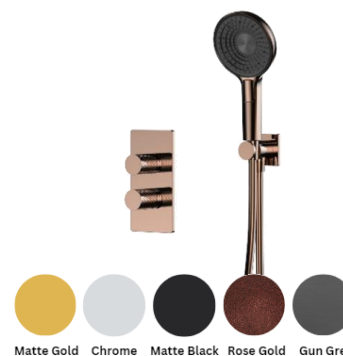

## Casa Milano

Elixir Concealed Shower Set With Pop Up Waste Rose Gold

390100111317

The Luxurious Elixir Concealed Shower Set embodies a blend of modern design sophistication with functional superiority. The set includes a shower head, a hand shower and a concealed mixer. It is made of high-quality materials and is sure to last for years to come. It is also easy to install and maintain.

### SPECIFICATIONS

- Color : Available in Chrome, Matte Gold, Matte Black, Rose Gold, Gun Grey
- Mounting : Wall Mounted
- Operation Pressure (bar) : 4.5
- Operation Type : Manual
- Flow Rate (liter) : 10
- Tap Holes : 2 Holes
- Material : HBP59 Brass + ABS Hand Shower + ABS Head Shower
- Height (mm) : 150
- Depth (mm) : 330
- Shape : Round
- Water Efficiency Rate : ★★★★★