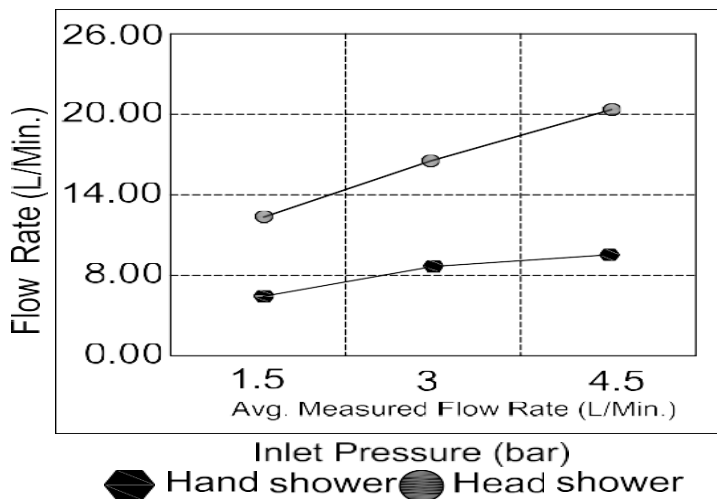

## Casa Milano

Elixir Concealed Shower Set With Pop Up Waste Rose Gold

390100111317

The Luxurious Elixir Concealed Shower Set embodies a blend of modern design sophistication with functional superiority. The set includes a shower head, a hand shower and a concealed mixer. It is made of high-quality materials and is sure to last for years to come. It is also easy to install and maintain.

### SPECIFICATIONS

- Color : Available in Chrome, Matte Gold, Matte Black, Rose Gold, Gun Grey
- Mounting : Wall Mounted
- Operation Pressure (bar) : 4.5
- Operation Type : Manual
- Flow Rate (liter) : 10
- Tap Holes : 2 Holes
- Material : HBP59 Brass + ABS Hand Shower + ABS Head Shower
- Height (mm) : 150
- Depth (mm) : 330
- Shape : Round
- Water Efficiency Rate : ★★★★★

### FLOW CHART