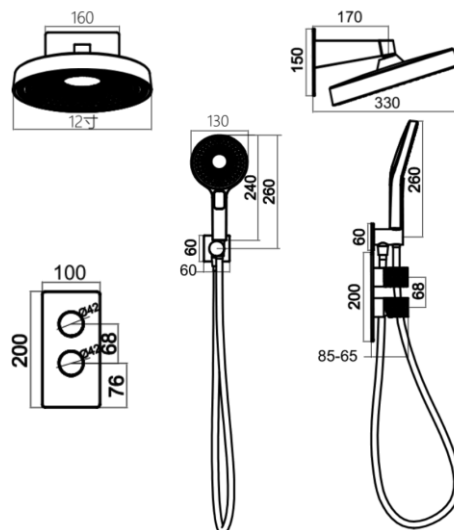

DRAWING

TECHNOLOGY

Leak Proof

Durable Materials

ECO Smart

5 YEARS WARRANTY

Follow us - [casamilano.com](https://www.casamilano.com)

www.casamilano.com

Email us - info@casamilano.com

WHATSAPP & TOLL FREE

800 9394