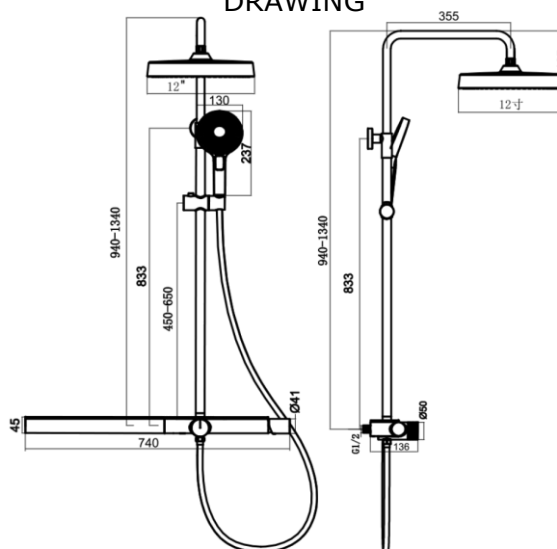

DRAWING

TECHNOLOGY

Leak Proof

Durable Materials

ECO Smart

Follow us - [casamilano.it](https://www.casamilano.it)

www.casamilano.it

Email us - info@casamilanoitaly.com

WHATSAPP & TOLL FREE

800 9394