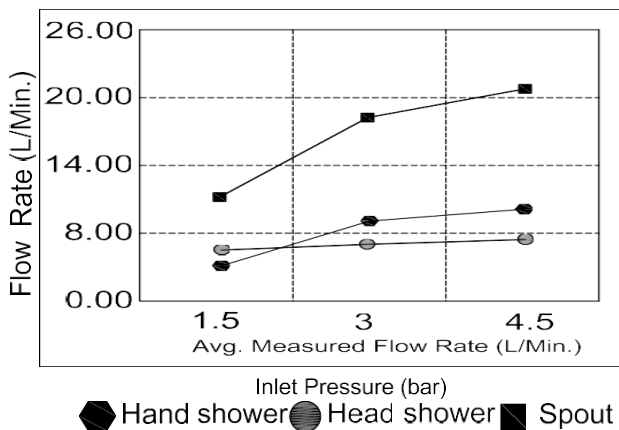

Casa Milano

TECHNICAL DATA SHEET

Casa Milano

Elixir Three Way Rain Shower Set Brushed Gun Grey

390100111316

The Luxurious Elixir Shower Set is a high-end shower system that is sure to add a touch of luxury to your bathroom. The set includes a three-way rain shower head, a hand shower, a shower hose, and a shower arm. It is made of high-quality materials and is sure to last for years to come. It is also easy to install and maintain.

SPECIFICATIONS

- Color : Available in Chrome, Matte Gold, Matte Black, Rose Gold, Gun Grey
- Mounting : Wall Mounted
- Operation Pressure (bar) : 4.5
- Operation Type : Manual
- Flow Rate (liter) : 12
- Tap Holes : 2 Holes
- Material : HBP59 + ABS Hand Shower + ABS Head Shower
- Height (mm) : 1300
- Depth (mm) : 355
- Shape : Round
- Water Efficiency Rate : ★★★★★

FLOW CHART

DRAWING

TECHNOLOGY

Leak Proof

Durable Materials

ECO Smart

Follow us - [casamilano.it](https://www.casamilano.it)

www.casamilano.it

Email us - info@casamilanoitaly.com

WHATSAPP & TOLL FREE

800 9394