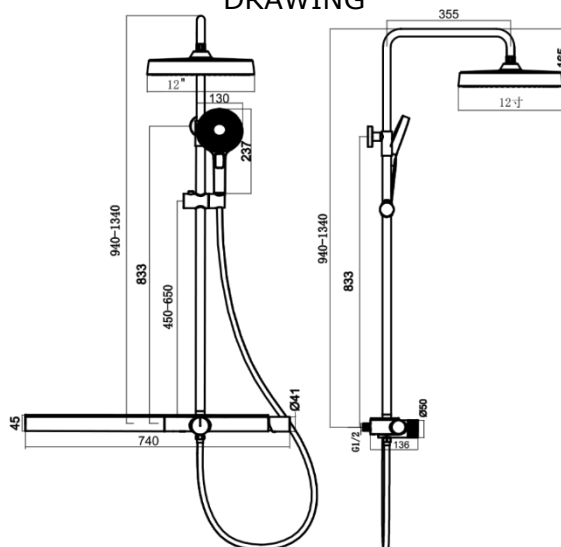

DRAWING

TECHNOLOGY

Leak Proof

Durable Materials

ECO Smart

5 YEARS WARRANTY

Follow us - [casamilano.it](https://www.casamilano.it)

www.casamilano.it

Email us - info@casamilano.it

WHATSAPP & TOLL FREE

800 9394