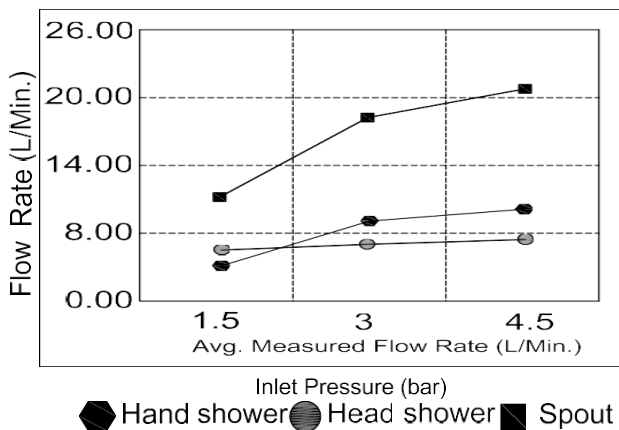

Casa Milano

TECHNICAL DATA SHEET

Casa Milano

Elixir Three Way Rain Shower Set Rose Gold + Black

390100111315

The Luxurious Elixir Shower Set is a high-end shower system that is sure to add a touch of luxury to your bathroom. The set includes a three-way rain shower head, a hand shower, a shower hose, and a shower arm. It is made of high-quality materials and is sure to last for years to come. It is also easy to install and maintain.

SPECIFICATIONS

- Color : Available in Chrome, Matte Gold, Matte Black, Rose Gold, Gun Grey
- Mounting : Wall Mounted
- Operation Pressure (bar) : 4.5
- Operation Type : Manual
- Flow Rate (liter) : 12
- Tap Holes : 2 Holes
- Material : HBP59 + ABS Hand Shower + ABS Head Shower
- Height (mm) : 1300
- Depth (mm) : 355
- Shape : Round
- Water Efficiency Rate : ★★★★★

FLOW CHART

DRAWING

TECHNOLOGY

Leak Proof

Durable Materials

ECO Smart

5 YEARS WARRANTY

Follow us - [casamilano.it](https://www.casamilano.it)