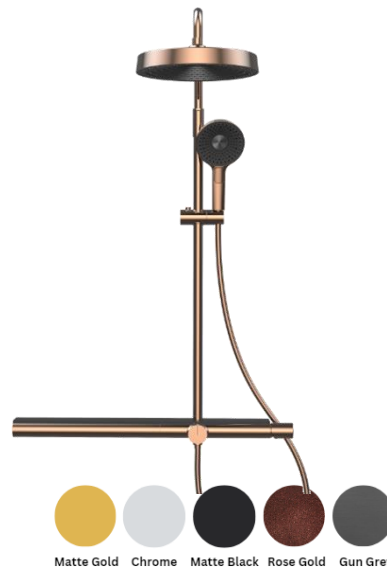

Casa Milano

TECHNICAL DATA SHEET

Casa Milano

Elixir Three Way Rain Shower Set Rose Gold + Black

390100111315

The Luxurious Elixir Shower Set is a high-end shower system that is sure to add a touch of luxury to your bathroom. The set includes a three-way rain shower head, a hand shower, a shower hose, and a shower arm. It is made of high-quality materials and is sure to last for years to come. It is also easy to install and maintain.

SPECIFICATIONS

- Color : Available in Chrome, Matte Gold, Matte Black, Rose Gold, Gun Grey
- Mounting : Wall Mounted
- Operation Pressure (bar) : 4.5
- Operation Type : Manual
- Flow Rate (liter) : 12
- Tap Holes : 2 Holes
- Material : HBP59 + ABS Hand Shower + ABS Head Shower
- Height (mm) : 1300
- Depth (mm) : 355
- Shape : Round
- Water Efficiency Rate : ★★★★★