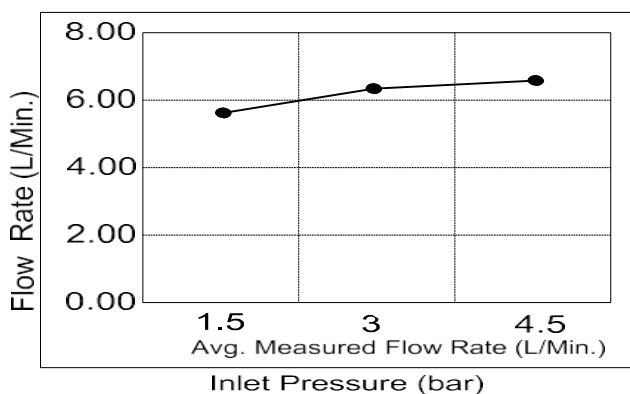

Casa Milano

TECHNICAL DATA SHEET

Casa Milano

Elixir Basin Mixer With Pop Up Waste Rose Gold

390100111314

The Elixir 3-hole basin mixer is a sophisticated blend of modern design aesthetics and functional excellence. It comprises three distinct components that together form a harmonious ensemble, optimized for ease of use and durability. Featuring a pop-up waste.

SPECIFICATIONS

- Color : Available in Chrome, Matte Gold, Matte Black, Rose Gold, Gun Grey
- Mounting : Counter Top
- Operation Pressure (bar) : 4.5
- Operation Type : Manual
- Flow Rate (liter) : 6.5
- Tap Holes : 3 Holes
- Material : HBP59
- Height (mm) : 195
- Depth (mm) : 52
- Shape : Round
- Water Efficiency Rate : ★★★★★

FLOW CHART

DRAWING

TECHNOLOGY

Leak Proof

Durable Materials

ECO Smart

5 YEARS WARRANTY

Follow us - [casamilano.it](https://www.casamilano.it)