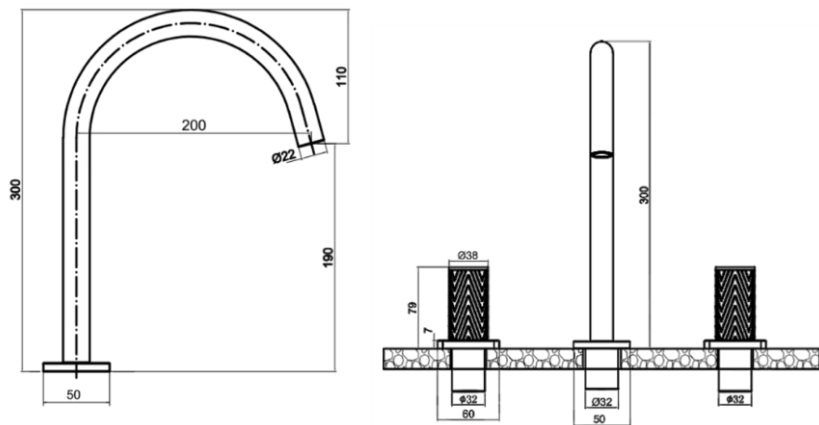

DRAWING

TECHNOLOGY

Leak Proof

Durable Materials

ECO Smart

5 YEARS WARRANTY

Follow us - [casamilano.it](https://www.casamilano.it)

www.casamilano.it

Email us - info@casamilano.it

WHATSAPP & TOLL FREE

800 9394