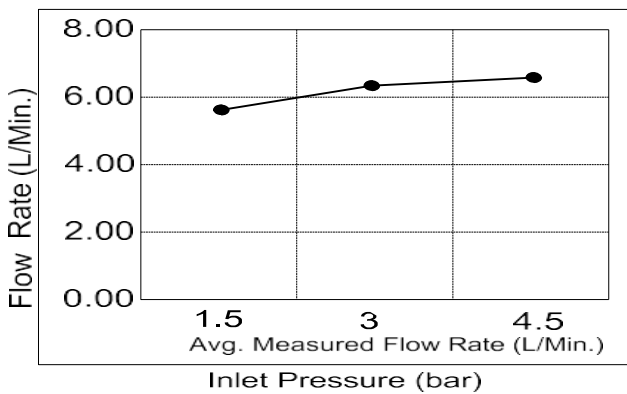

Casa Milano

TECHNICAL DATA SHEET

Casa Milano

Elixir Basin Mixer With Pop Up Waste Brushed Gun Grey

390100111313

The Elixir 3-hole basin mixer is a sophisticated blend of modern design aesthetics and functional excellence. It comprises three distinct components that together form a harmonious ensemble, optimized for ease of use and durability. Featuring a pop-up waste.

SPECIFICATIONS

- Color : Available in Chrome, Matte Gold, Matte Black, Rose Gold, Gun Grey
- Mounting : Counter Top
- Operation Pressure (bar) : 4.5
- Operation Type : Manual
- Flow Rate (liter) : 6.5
- Tap Holes : 3 Holes
- Material : HBP59
- Height (mm) : 195
- Depth (mm) : 52
- Shape : Round
- Water Efficiency Rate : ★★★★★

FLOW CHART

DRAWING

TECHNOLOGY

Leak Proof

Durable Materials

ECO Smart

5 YEARS WARRANTY

Follow us - [casamilano.it](https://www.casamilano.it)