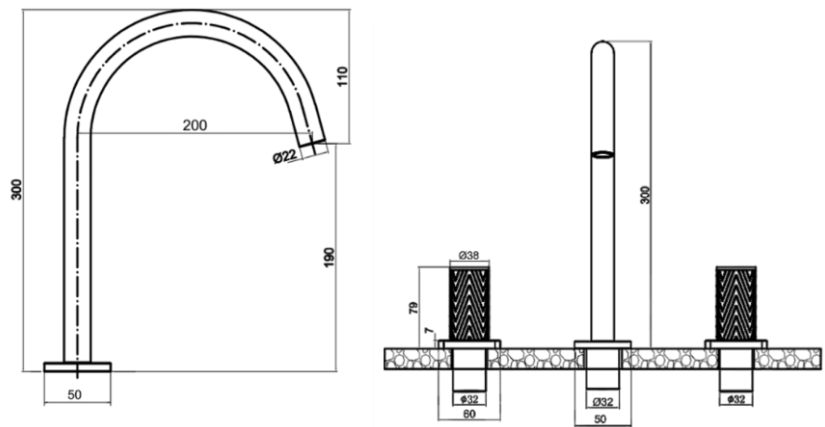

DRAWING

TECHNOLOGY

Leak Proof

Durable Materials

ECO Smart

5 YEARS WARRANTY

Follow us - [casamilano.it](https://www.casamilano.it)

www.casamilano.it

Email us - info@casamilano.it

WHATSAPP & TOLL FREE

800 9394