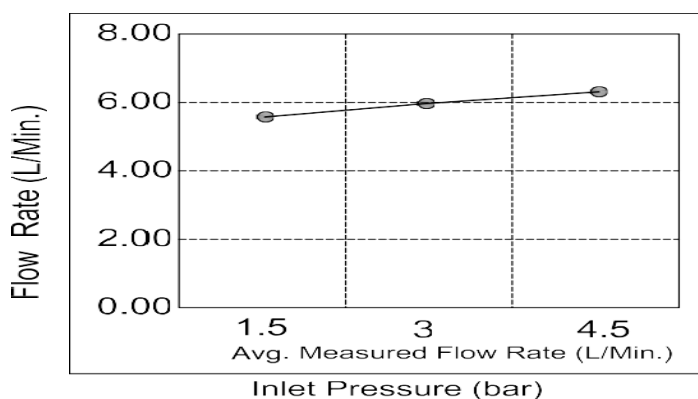

Casa Milano

TECHNICAL DATA SHEET

Casa Milano

Elixir Art Basin Mixer With Pop Up Waste Rose Gold

390100111312

The Elixir Art Basin Mixer is a modern and stylish faucet that will add a touch of luxury to any bathroom. It is made of high-quality material, giving it a sophisticated and elegant look. It features a single lever handle for easy control of both water flow and temperature. It also has a pop-up waste plug to keep your sink basin clean and tidy.

SPECIFICATIONS

Color	: Available in Chrome, Matte Gold, Matte Black, Rose Gold, Gun Grey
Mounting	: Counter Top
Operation Pressure (bar)	: 4.5
Operation Type	: Manual
Flow Rate (liter)	: 6.3
Tap Holes	: 1 Holes
Material	: HBP59
Height (mm)	: 308
Depth (mm)	: 40
Shape	: Round
Water Efficiency Rate	: ★★★★★

FLOW CHART

DRAWING

TECHNOLOGY

Leak Proof

Durable Materials

ECO Smart

5 YEARS WARRANTY

Follow us - [casamilanouae](https://www.casamilanouae.com)