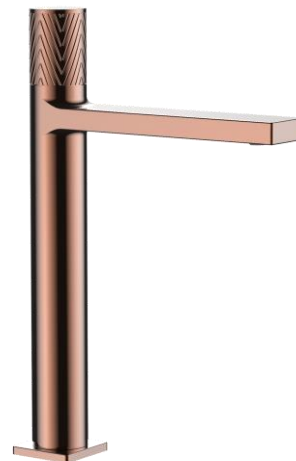

Casa Milano

TECHNICAL DATA SHEET

Casa Milano

Elixir Art Basin Mixer With Pop Up Waste Rose Gold

390100111312

The Elixir Art Basin Mixer is a modern and stylish faucet that will add a touch of luxury to any bathroom. It is made of high-quality material, giving it a sophisticated and elegant look. It features a single lever handle for easy control of both water flow and temperature. It also has a pop-up waste plug to keep your sink basin clean and tidy.

SPECIFICATIONS

Color	: Available in Chrome, Matte Gold, Matte Black, Rose Gold, Gun Grey
Mounting	: Counter Top
Operation Pressure (bar)	: 4.5
Operation Type	: Manual
Flow Rate (liter)	: 6.3
Tap Holes	: 1 Holes
Material	: HBP59
Height (mm)	: 308
Depth (mm)	: 40
Shape	: Round
Water Efficiency Rate	: ★★★★★