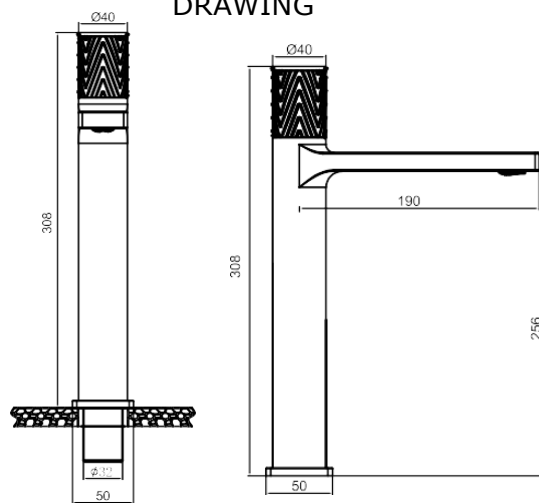

DRAWING

TECHNOLOGY

Leak Proof

Durable Materials

ECO Smart

5 YEARS WARRANTY

Follow us - [casamilanouae](https://www.casamilanouae.com)

www.casamilanoitaly.com

Email us - info@casamilanoitaly.com

WHATSAPP & TOLL FREE

800 9394