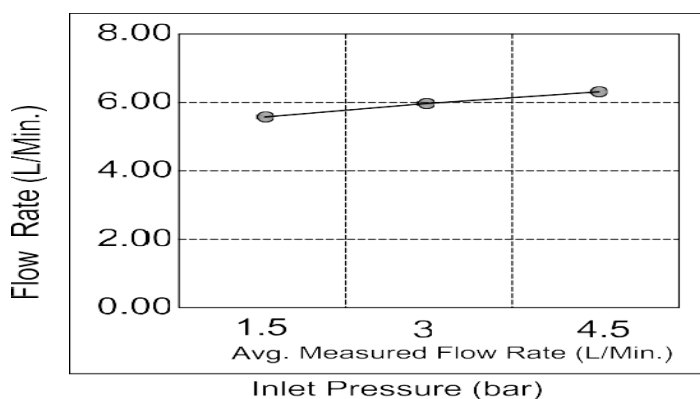

Casa Milano

TECHNICAL DATA SHEET

Casa Milano

Elixir Art Basin Mixer With Pop Up Waste Brushed Gun Grey

390100111311

The Elixir Art Basin Mixer is a modern and stylish faucet that will add a touch of luxury to any bathroom. It is made of high-quality material, giving it a sophisticated and elegant look. It features a single lever handle for easy control of both water flow and temperature. It also has a pop-up waste plug to keep your sink basin clean and tidy.

SPECIFICATIONS

- Color : Available in Chrome, Matte Gold, Matte Black, Rose Gold, Gun Grey
- Mounting : Counter Top
- Operation Pressure (bar) : 4.5
- Operation Type : Manual
- Flow Rate (liter) : 6.3
- Tap Holes : 1 Holes
- Material : HBP59
- Height (mm) : 308
- Depth (mm) : 40
- Shape : Round
- Water Efficiency Rate : ★★★★★

FLOW CHART

DRAWING

TECHNOLOGY

Leak Proof

Durable Materials

ECO Smart

5 YEARS WARRANTY

Follow us - [casamilano.it](https://www.casamilano.it)