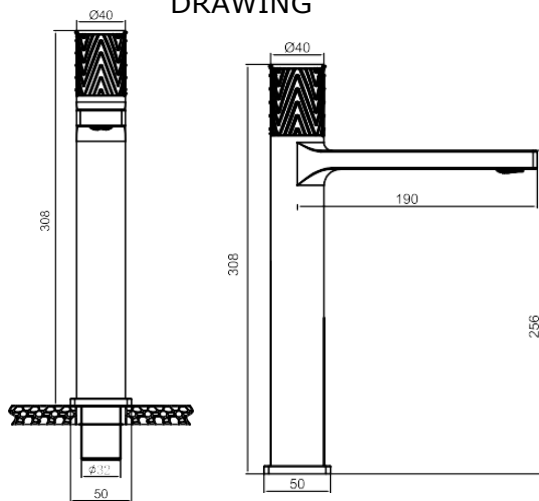

DRAWING

TECHNOLOGY

Leak Proof

Durable Materials

ECO Smart

5 YEARS WARRANTY

Follow us - [casamilano.it](https://www.casamilano.it)

www.casamilanoitaly.com

Email us - info@casamilanoitaly.com

WHATSAPP & TOLL FREE

800 9394