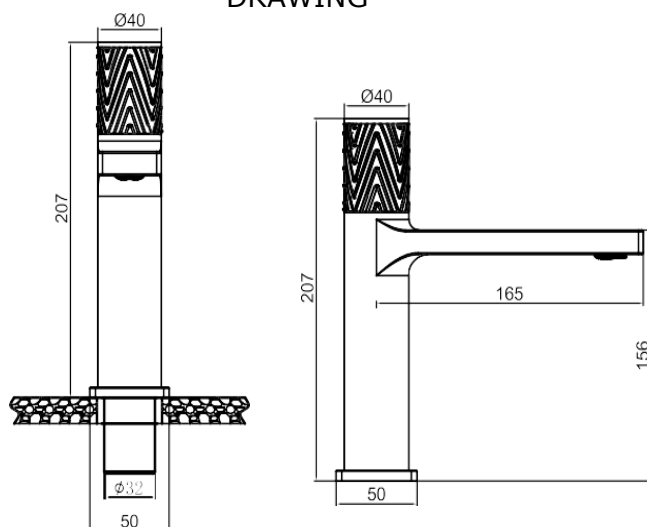

DRAWING

TECHNOLOGY

Leak Proof

Durable Materials

ECO Smart

Follow us - [casamilano.it](https://www.casamilano.it)

www.casamilano.it

Email us - info@casamilanoitaly.com

WHATSAPP & TOLL FREE

800 9394