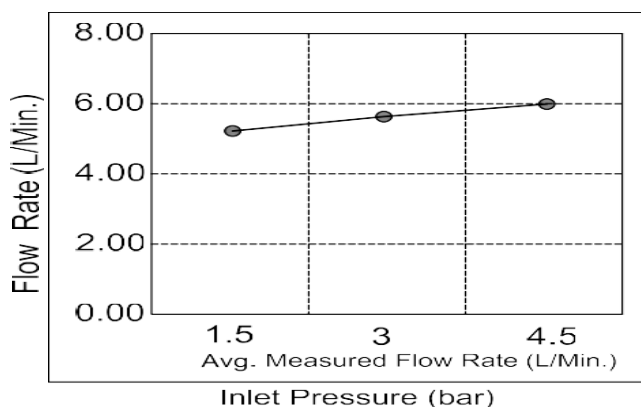

Casa Milano

TECHNICAL DATA SHEET

Casa Milano

Elixir Basin Mixer With Pop Up Waste Rose Gold

390100111310

The Casa Milano Elixir basin mixer with pop-up waste is a sleek and modern faucet that is perfect for any bathroom. It has a minimalist design with a round body and a curved spout. The faucet is made of high-quality brass and has a single lever handle that controls both the water temperature and flow rate.

SPECIFICATIONS

- Color : Available in Chrome, Matte Gold, Matte Black, Rose Gold, Gun Grey
- Mounting : Counter Top
- Operation Pressure (bar) : 4.5
- Operation Type : Manual
- Flow Rate (liter) : 5.8
- Tap Holes : 1 Holes
- Material : HBP59
- Height (mm) : 207
- Depth (mm) : 40
- Shape : Round
- Water Efficiency Rate : ★★★★★

FLOW CHART

DRAWING

TECHNOLOGY

Leak Proof

Durable Materials

ECO Smart

Follow us - [casamilano.it](https://www.casamilano.it)

www.casamilano.it