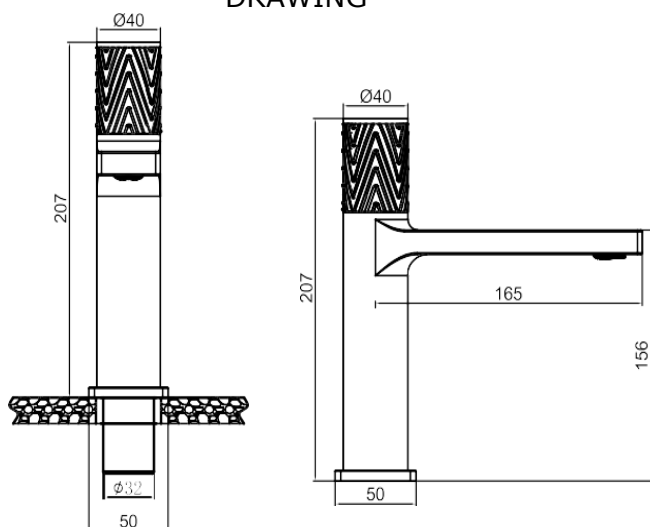

DRAWING

TECHNOLOGY

Leak Proof

Durable Materials

ECO Smart

5 YEARS WARRANTY

Follow us - [casamilano.it](https://www.casamilano.it)

www.casamilano.it

Email us - info@casamilanoitaly.com

WHATSAPP & TOLL FREE

800 9394