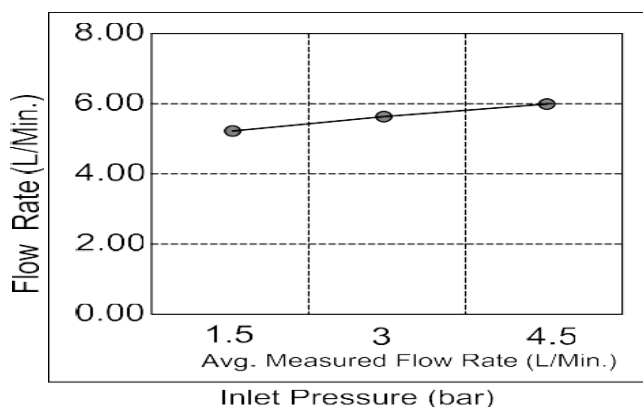

## Casa Milano

Elixir Basin Mixer With Pop Up Waste Brushed Gun Grey

390100111309

The Casa Milano Elixir basin mixer with pop-up waste is a sleek and modern faucet that is perfect for any bathroom. It has a minimalist design with a round body and a curved spout. The faucet is made of high-quality brass and has a single lever handle that controls both the water temperature and flow rate.

### SPECIFICATIONS

- Color : Available in Chrome, Matte Gold, Matte Black, Rose Gold, Gun Grey
- Mounting : Counter Top
- Operation Pressure (bar) : 4.5
- Operation Type : Manual
- Flow Rate (liter) : 5.8
- Tap Holes : 1 Holes
- Material : HBP59
- Height (mm) : 207
- Depth (mm) : 40
- Shape : Round
- Water Efficiency Rate : ★★★★★

### FLOW CHART