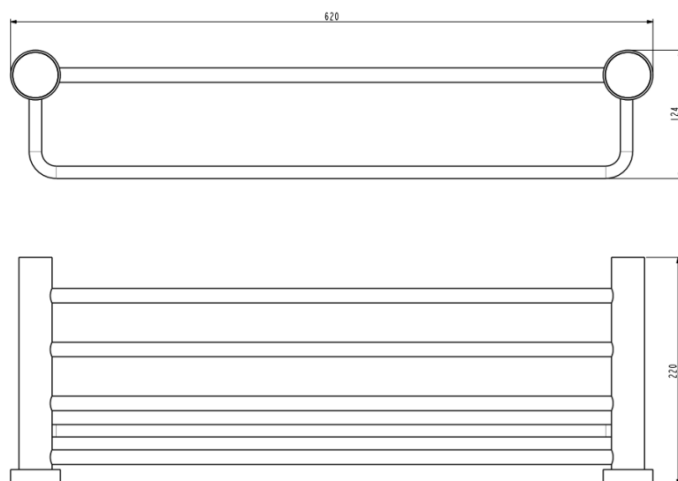

### Casa Milano

Euphoria Towel Shelf Matt Gold

**390100111292**

The Euphoria Towel Shelf is a stylish and functional piece that will add a touch of elegance to any bathroom. This shelf is made of durable brass and has a sleek, modern design. It is also easy to install, making it a great choice for anyone who wants to add a touch of luxury to their bathroom.

### SPECIFICATIONS

Color	: Available in Chrome, Matt Black, Gun Grey, Rose Gold, Matt Gold
Mounting	: Wall Mounted
Material	: Hpb59 + SUS304
Height (mm)	: 124
Depth (mm)	: 620
Shape	: Round

### DRAWING