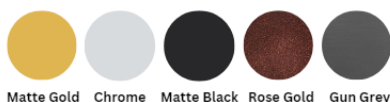

Casa Milano

TECHNICAL DATA SHEET

Casa Milano

Euphoria Towel Shelf Matt Gold

390100111292

The Euphoria Towel Shelf is a stylish and functional piece that will add a touch of elegance to any bathroom. This shelf is made of durable brass and has a sleek, modern design. It is also easy to install, making it a great choice for anyone who wants to add a touch of luxury to their bathroom.

SPECIFICATIONS

Color	: Available in Chrome, Matt Black, Gun Grey, Rose Gold, Matt Gold
Mounting	: Wall Mounted
Material	: Hpb59 + SUS304
Height (mm)	: 124
Depth (mm)	: 620
Shape	: Round

DRAWING

TECHNOLOGY

Leak Proof

Durable Materials

ECO Smart

5 YEARS WARRANTY