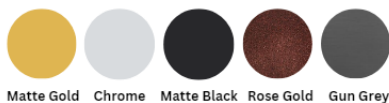

Casa Milano

TECHNICAL DATA SHEET

Casa Milano

Euphoria Towel Shelf Matt Black

390100111291

The Euphoria Towel Shelf is a stylish and functional piece that will add a touch of elegance to any bathroom. This shelf is made of durable brass and has a sleek, modern design. It is also easy to install, making it a great choice for anyone who wants to add a touch of luxury to their bathroom.

SPECIFICATIONS

Color	: Available in Chrome, Matt Black, Gun Grey, Rose Gold, Matt Gold
Mounting	: Wall Mounted
Material	: Hpb59 + SUS304
Height (mm)	: 124
Depth (mm)	: 620
Shape	: Round

DRAWING

TECHNOLOGY