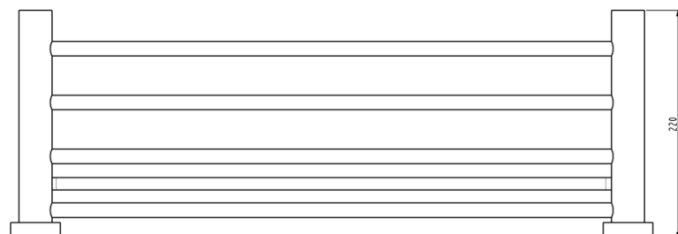

Casa Milano

TECHNICAL DATA SHEET

Casa Milano

Euphoria Towel Shelf Matt Black

390100111291

The Euphoria Towel Shelf is a stylish and functional piece that will add a touch of elegance to any bathroom. This shelf is made of durable brass and has a sleek, modern design. It is also easy to install, making it a great choice for anyone who wants to add a touch of luxury to their bathroom.

SPECIFICATIONS

Color	: Available in Chrome, Matt Black, Gun Grey, Rose Gold, Matt Gold
Mounting	: Wall Mounted
Material	: Hpb59 + SUS304
Height (mm)	: 124
Depth (mm)	: 620
Shape	: Round

DRAWING

TECHNOLOGY