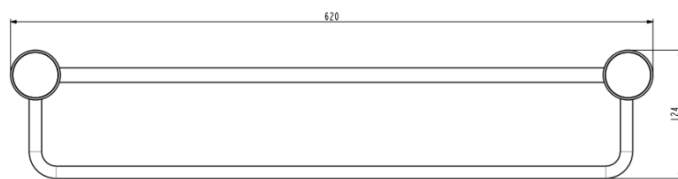

Casa Milano

TECHNICAL DATA SHEET

Casa Milano

Euphoria Towel Shelf Matt Black

390100111291

The Euphoria Towel Shelf is a stylish and functional piece that will add a touch of elegance to any bathroom. This shelf is made of durable brass and has a sleek, modern design. It is also easy to install, making it a great choice for anyone who wants to add a touch of luxury to their bathroom.

SPECIFICATIONS

Color	: Available in Chrome, Matt Black, Gun Grey, Rose Gold, Matt Gold
Mounting	: Wall Mounted
Material	: Hpb59 + SUS304
Height (mm)	: 124
Depth (mm)	: 620
Shape	: Round

DRAWING

TECHNOLOGY