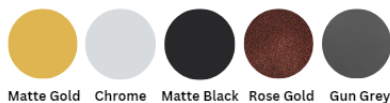

Casa Milano

TECHNICAL DATA SHEET

Casa Milano

Euphoria Towel Shelf Rose Gold

390100111290

The Euphoria Towel Shelf is a stylish and functional piece that will add a touch of elegance to any bathroom. This shelf is made of durable brass and has a sleek, modern design. It is also easy to install, making it a great choice for anyone who wants to add a touch of luxury to their bathroom.

SPECIFICATIONS

Color	: Available in Chrome, Matt Black, Gun Grey, Rose Gold, Matt Gold
Mounting	: Wall Mounted
Material	: Hpb59 + SUS304
Height (mm)	: 124
Depth (mm)	: 620
Shape	: Round

DRAWING

TECHNOLOGY