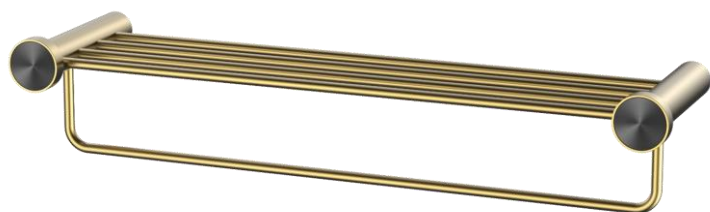

Casa Milano

TECHNICAL DATA SHEET

Casa Milano

Euphoria Towel Shelf Rose Gold

390100111290

The Euphoria Towel Shelf is a stylish and functional piece that will add a touch of elegance to any bathroom. This shelf is made of durable brass and has a sleek, modern design. It is also easy to install, making it a great choice for anyone who wants to add a touch of luxury to their bathroom.

SPECIFICATIONS

Color	: Available in Chrome, Matt Black, Gun Grey, Rose Gold, Matt Gold
Mounting	: Wall Mounted
Material	: Hpb59 + SUS304
Height (mm)	: 124
Depth (mm)	: 620
Shape	: Round

DRAWING

TECHNOLOGY