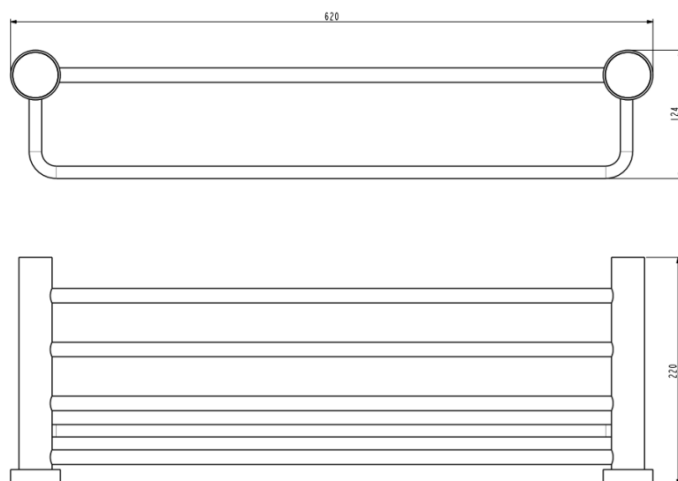

Casa Milano

TECHNICAL DATA SHEET

Casa Milano

Euphoria Towel Shelf Rose Gold

390100111290

The Euphoria Towel Shelf is a stylish and functional piece that will add a touch of elegance to any bathroom. This shelf is made of durable brass and has a sleek, modern design. It is also easy to install, making it a great choice for anyone who wants to add a touch of luxury to their bathroom.

SPECIFICATIONS

Color	: Available in Chrome, Matt Black, Gun Grey, Rose Gold, Matt Gold
Mounting	: Wall Mounted
Material	: Hpb59 + SUS304
Height (mm)	: 124
Depth (mm)	: 620
Shape	: Round

DRAWING

TECHNOLOGY