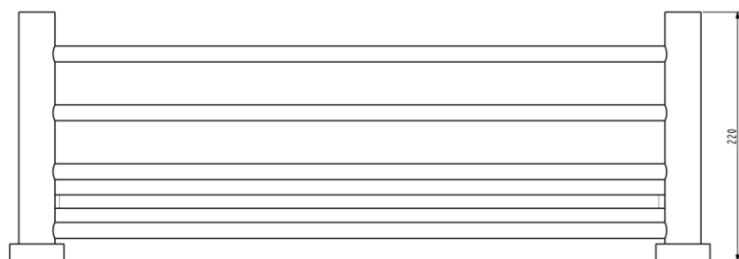

Casa Milano

TECHNICAL DATA SHEET

Casa Milano

Euphoria Towel Shelf Brushed Gun Grey

390100111289

The Euphoria Towel Shelf is a stylish and functional piece that will add a touch of elegance to any bathroom. This shelf is made of durable brass and has a sleek, modern design. It is also easy to install, making it a great choice for anyone who wants to add a touch of luxury to their bathroom.

SPECIFICATIONS

Color	: Available in Chrome, Matt Black, Gun Grey, Rose Gold, Matt Gold
Mounting	: Wall Mounted
Material	: Hpb59 + SUS304
Height (mm)	: 124
Depth (mm)	: 620
Shape	: Round

DRAWING

TECHNOLOGY