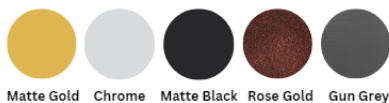

Casa Milano

TECHNICAL DATA SHEET

Casa Milano

Euphoria Towel Shelf Brushed Gun Grey

390100111289

The Euphoria Towel Shelf is a stylish and functional piece that will add a touch of elegance to any bathroom. This shelf is made of durable brass and has a sleek, modern design. It is also easy to install, making it a great choice for anyone who wants to add a touch of luxury to their bathroom.

SPECIFICATIONS

Color	: Available in Chrome, Matt Black, Gun Grey, Rose Gold, Matt Gold
Mounting	: Wall Mounted
Material	: Hpb59 + SUS304
Height (mm)	: 124
Depth (mm)	: 620
Shape	: Round

DRAWING

TECHNOLOGY