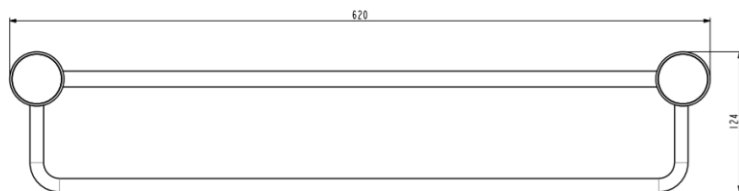

Casa Milano

TECHNICAL DATA SHEET

Casa Milano

Euphoria Towel Shelf Brushed Gun Grey

390100111289

The Euphoria Towel Shelf is a stylish and functional piece that will add a touch of elegance to any bathroom. This shelf is made of durable brass and has a sleek, modern design. It is also easy to install, making it a great choice for anyone who wants to add a touch of luxury to their bathroom.

SPECIFICATIONS

Color	: Available in Chrome, Matt Black, Gun Grey, Rose Gold, Matt Gold
Mounting	: Wall Mounted
Material	: Hpb59 + SUS304
Height (mm)	: 124
Depth (mm)	: 620
Shape	: Round

DRAWING

TECHNOLOGY