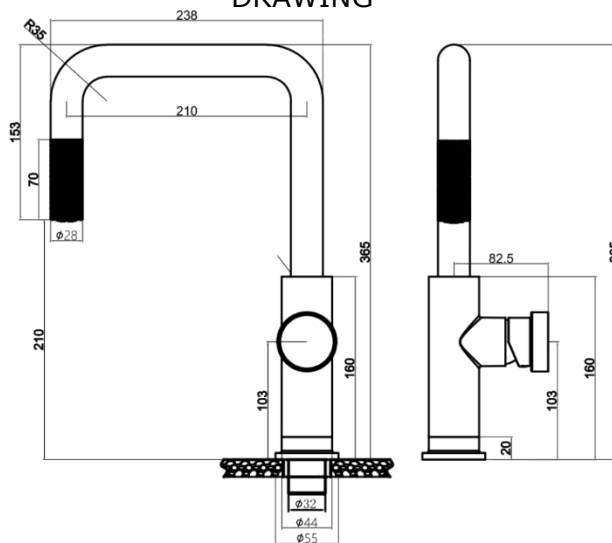

DRAWING

TECHNOLOGY

Leak Proof

Durable Materials

ECO Smart

5 YEARS WARRANTY

Follow us - [casamilano.it](https://www.casamilano.it)

www.casamilano.it

Email us - info@casamilanoitaly.com

WHATSAPP & TOLL FREE

800 9394