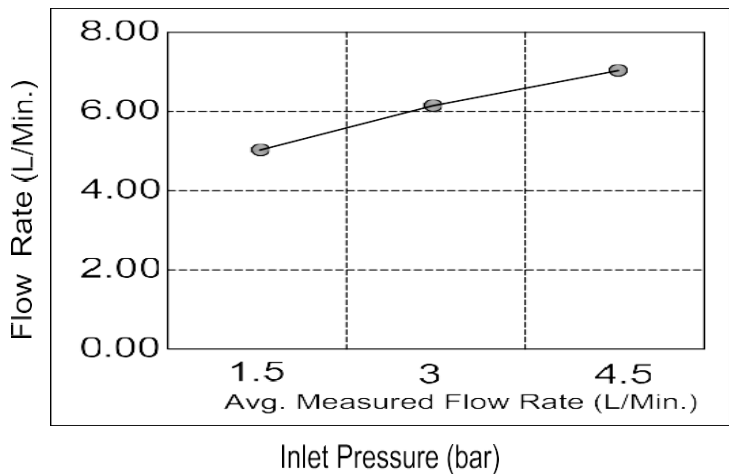

### SPECIFICATIONS

- Color : Available in Chrome, Matt Gold, Matt Black, Rose Gold, Electrophoretic Matt Black
- Mounting : Counter Top
- Operation Pressure (bar) : 4.5
- Operation Type : Manual
- Flow Rate (liter) : 6.9
- Tap Holes : 1 Holes
- Material : HBP59 Brass
- Height (mm) : 365
- Depth (mm) : 238
- Shape : Round
- Water Efficiency Rate : ★★★★★

### FLOW CHART