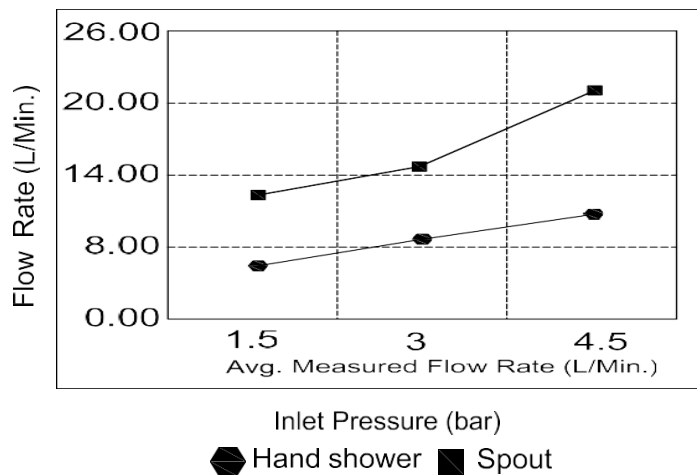

Casa Milano

TECHNICAL DATA SHEET

Casa Milano

Euphoria Free Standing Bathtub Shower Mixer Matt Gold

390100111283

The Luxurious Euphoria Collection is a luxurious and stylish fixture that is sure to add a touch of elegance to any bathroom. The mixer is made of high-quality brass and is finished in chrome. It features a sleek, minimalist design with a round body and a curved spout.

SPECIFICATIONS

Color	: Available in Chrome, Matt Gold, Matt Black, Rose Gold, Gun Grey
Mounting	: Floor Mounted
Operation Pressure (bar)	: 4.5
Operation Type	: Manual
Flow Rate (liter)	: 11
Tap Holes	: 1 Holes
Material	: HBP59 Brass + ABS Hand Shower
Height (mm)	: 1050
Depth (mm)	: 269
Shape	: Round
Water Efficiency Rate	: ★★★★★

FLOW CHART

DRAWING

TECHNOLOGY

Leak Proof

Durable Materials

ECO Smart

5 YEARS WARRANTY

Follow us - casamilanouae