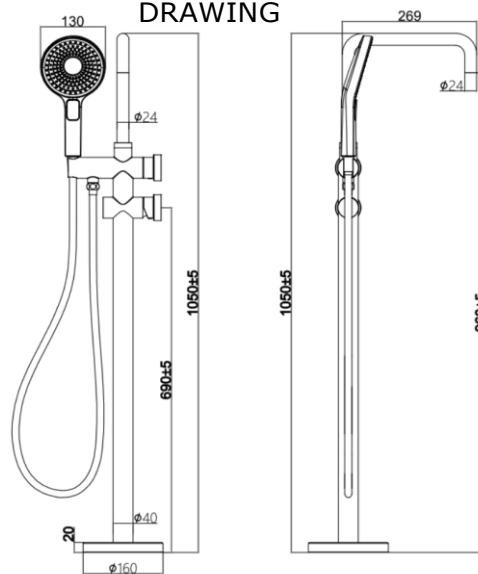

DRAWING

TECHNOLOGY

Leak Proof

Durable Materials

ECO Smart

5 YEARS WARRANTY

Follow us - casamilanouae

www.casamilanoitaly.com

Email us - info@casamilanoitaly.com

WHATSAPP & TOLL FREE

800 9394