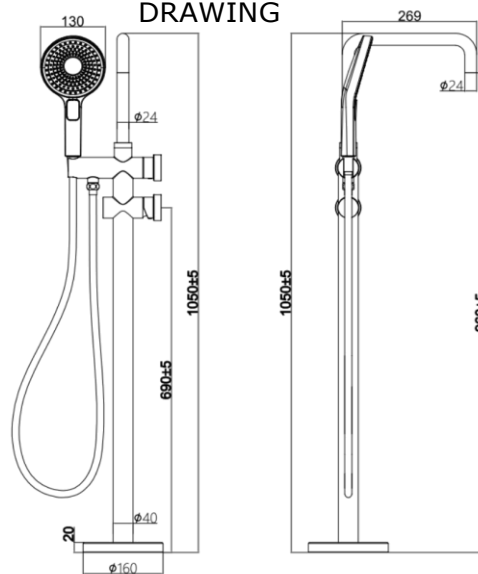

### SPECIFICATIONS

Color	: Available in Chrome, Matt Gold, Matt Black, Rose Gold, Gun Grey
Mounting	: Floor Mounted
Operation Pressure (bar)	: 4.5
Operation Type	: Manual
Flow Rate (liter)	: 11
Tap Holes	: 1 Holes
Material	: HBP59 Brass + ABS Hand Shower
Height (mm)	: 1050
Depth (mm)	: 269
Shape	: Round
Water Efficiency Rate	: ★★★★★

### FLOW CHART

### DRAWING