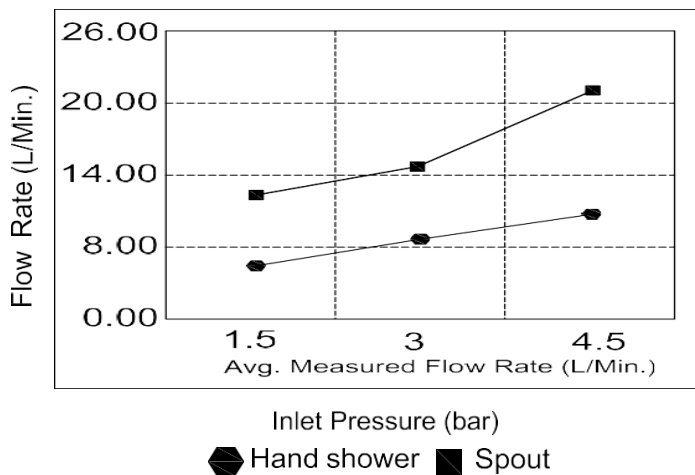

### Casa Milano

Euphoria Free Standing Bathtub Shower Mixer Matt Black

390100111282

The Luxurious Euphoria Collection is a luxurious and stylish fixture that is sure to add a touch of elegance to any bathroom. The mixer is made of high-quality brass and is finished in chrome. It features a sleek, minimalist design with a round body and a curved spout.

### SPECIFICATIONS

Color	: Available in Chrome, Matt Gold, Matt Black, Rose Gold, Gun Grey
Mounting	: Floor Mounted
Operation Pressure (bar)	: 4.5
Operation Type	: Manual
Flow Rate (liter)	: 11
Tap Holes	: 1 Holes
Material	: HBP59 Brass + ABS Hand Shower
Height (mm)	: 1050
Depth (mm)	: 269
Shape	: Round
Water Efficiency Rate	: ★★★★★

### FLOW CHART