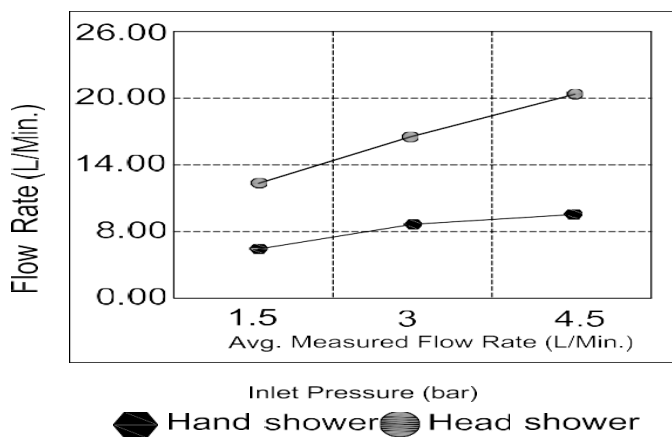

## Casa Milano

Euphoria Two Way Concealed Shower Set Brushed Gun Grey

390100111280

The Luxurious Euphoria Collection is a high-end shower system that is sure to add a touch of luxury to your bathroom. It features a concealed body, meaning that all of the plumbing is hidden behind the wall. This gives the shower system a clean and streamlined look. It is made of high-quality materials and is sure to last for years to come. It is also easy to install and maintain.

### SPECIFICATIONS

- Color : Available in Chrome, Matt Gold, Matt Black, Rose Gold, Gun Grey
- Mounting : Concealed
- Operation Pressure (bar) : 4.5
- Operation Type : Manual
- Flow Rate (liter) : 10
- Tap Holes : 2 Holes
- Material : HBP59 Brass + ABS Head Shower + ABS Hand Shower
- Height (mm) : 1340
- Depth (mm) : 355
- Shape : Round
- Water Efficiency Rate : ★★★★★

### FLOW CHART