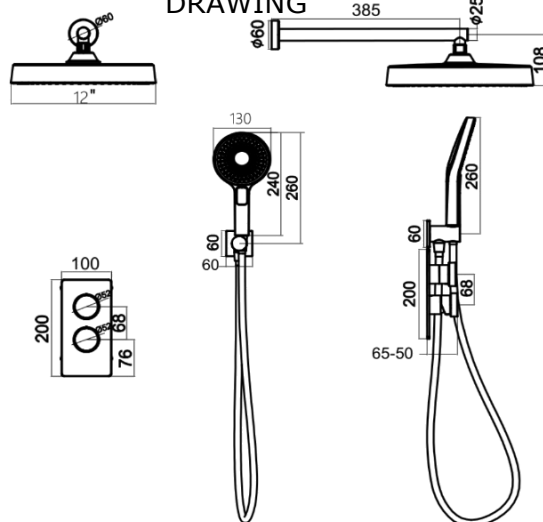

### SPECIFICATIONS

- Color : Available in Chrome, Matt Gold, Matt Black, Rose Gold, Gun Grey
- Mounting : Concealed
- Operation Pressure (bar) : 4.5
- Operation Type : Manual
- Flow Rate (liter) : 10
- Tap Holes : 2 Holes
- Material : HBP59 Brass + ABS Head Shower + ABS Hand Shower
- Height (mm) : 1340
- Depth (mm) : 355
- Shape : Round
- Water Efficiency Rate : ★★★★★

### FLOW CHART

### DRAWING