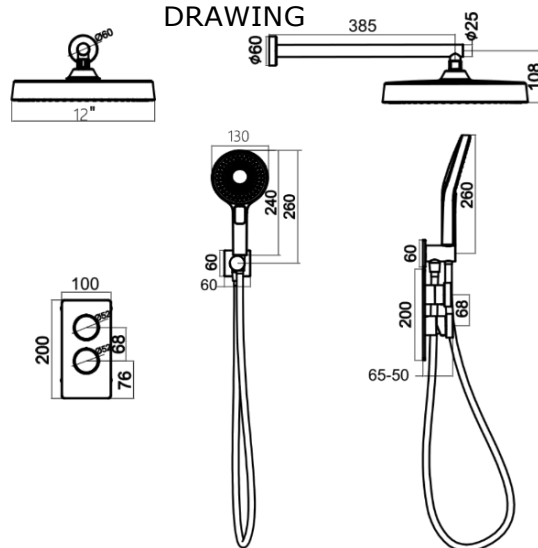

DRAWING

TECHNOLOGY

Leak Proof

Durable Materials

ECO Smart

5 YEARS WARRANTY

Follow us - casamilanouae

www.casamilanoitaly.com

Email us - info@casamilanoitaly.com

WHATSAPP & TOLL FREE

800 9394