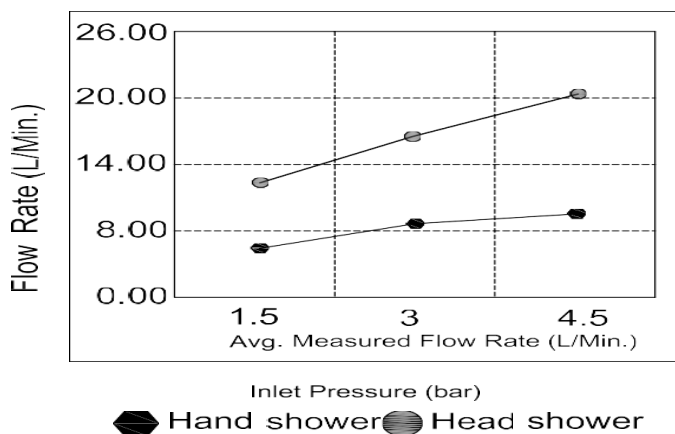

Casa Milano

TECHNICAL DATA SHEET

Casa Milano

Euphoria Two Way Concealed Shower Set Matt Black

390100111278

The Luxurious Euphoria Collection is a high-end shower system that is sure to add a touch of luxury to your bathroom. It features a concealed body, meaning that all of the plumbing is hidden behind the wall. This gives the shower system a clean and streamlined look. It is made of high-quality materials and is sure to last for years to come. It is also easy to install and maintain.

SPECIFICATIONS

- Color : Available in Chrome, Matt Gold, Matt Black, Rose Gold, Gun Grey
- Mounting : Concealed
- Operation Pressure (bar) : 4.5
- Operation Type : Manual
- Flow Rate (liter) : 10
- Tap Holes : 2 Holes
- Material : HBP59 Brass + ABS Head Shower + ABS Hand Shower
- Height (mm) : 1340
- Depth (mm) : 355
- Shape : Round
- Water Efficiency Rate : ★★★★★

FLOW CHART

DRAWING

TECHNOLOGY

Leak Proof

Durable Materials

ECO Smart

5 YEARS WARRANTY

Follow us - casamilanouae