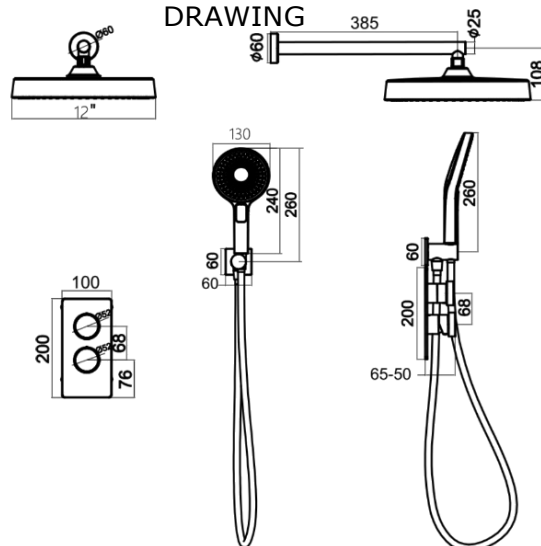

DRAWING

TECHNOLOGY

Leak Proof

Durable Materials

ECO Smart

5 YEARS WARRANTY

Follow us - casamilanouae

www.casamilanoitaly.com

Email us - info@casamilanoitaly.com

WHATSAPP & TOLL FREE

800 9394