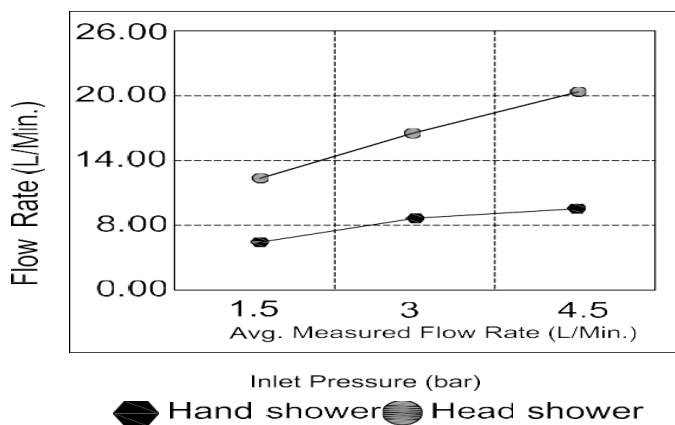

Casa Milano

TECHNICAL DATA SHEET

Casa Milano

Euphoria Two Way Concealed Shower Set Rose Gold

390100111277

The Luxurious Euphoria Collection is a high-end shower system that is sure to add a touch of luxury to your bathroom. It features a concealed body, meaning that all of the plumbing is hidden behind the wall. This gives the shower system a clean and streamlined look. It is made of high-quality materials and is sure to last for years to come. It is also easy to install and maintain.

SPECIFICATIONS

- Color : Available in Chrome, Matt Gold, Matt Black, Rose Gold, Gun Grey
- Mounting : Concealed
- Operation Pressure (bar) : 4.5
- Operation Type : Manual
- Flow Rate (liter) : 10
- Tap Holes : 2 Holes
- Material : HBP59 Brass + ABS Head Shower + ABS Hand Shower
- Height (mm) : 1340
- Depth (mm) : 355
- Shape : Round
- Water Efficiency Rate : ★★★★★

FLOW CHART

DRAWING

TECHNOLOGY

Leak Proof

Durable Materials

ECO Smart

5 YEARS WARRANTY

Follow us - casamilanouae