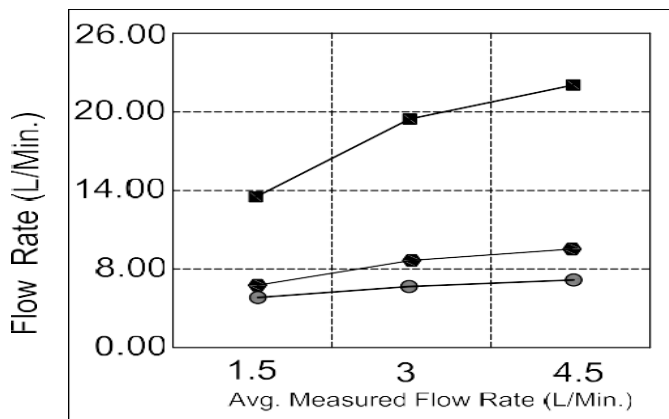

Casa Milano

TECHNICAL DATA SHEET

Casa Milano

Euphoria Three Way Rain Shower Set Matt Black

390100111274

The Luxurious Euphoria Collection is a high-end shower system that is sure to add a touch of luxury to your bathroom. The set includes a three-way rain shower head, a hand shower, a shower hose, and a shower arm. It is made of high-quality materials and is sure to last for years to come. It is also easy to install and maintain.

SPECIFICATIONS

Color	: Available in Chrome, Matt Gold, Matt Black, Rose Gold, Gun Grey
Mounting	: Wall Mounted
Operation Pressure (bar)	: 4.5
Operation Type	: Manual
Flow Rate (liter)	: 10
Tap Holes	: 2 Holes
Material	: HBP59 Brass + ABS Head Shower + ABS Hand Shower
Height (mm)	: 1340
Depth (mm)	: 355
Shape	: Round
Water Efficiency Rate	: ★★★★★

FLOW CHART

DRAWING

TECHNOLOGY

Leak Proof

Durable Materials

ECO Smart

5 YEARS WARRANTY

Follow us - casamilanouae