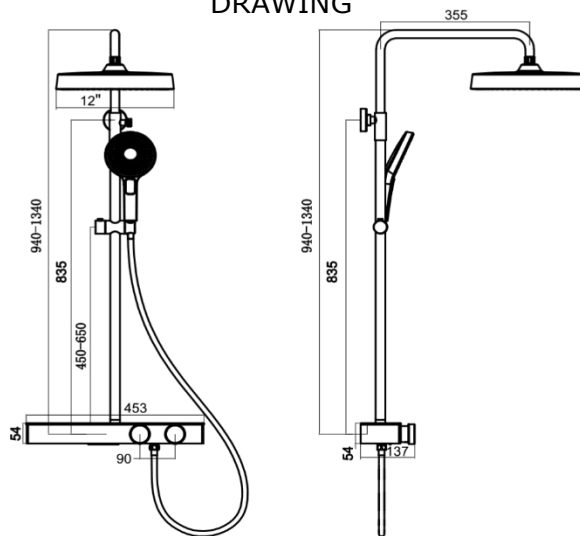

DRAWING

TECHNOLOGY

Leak Proof

Durable Materials

ECO Smart

5 YEARS WARRANTY

Follow us - casamilanouae

www.casamilanoitaly.com

Email us - info@casamilanoitaly.com

WHATSAPP & TOLL FREE

800 9394