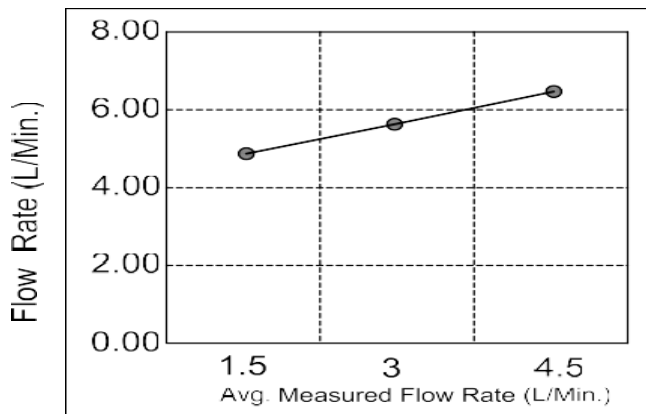

Casa Milano

TECHNICAL DATA SHEET

Casa Milano

Euphoria Concealed Basin Mixer With Pop Up Waste Brushed Gun Grey

390100111272

The Luxurious Euphoria Collection Concealed Basin Mixer, It has a sleek, modern design with a rectangular body and a short, curved spout. It is made of high-quality brass, featuring a pop-up waste.

SPECIFICATIONS

Color	: Available in Chrome, Matt Gold, Matt Black, Rose Gold, Gun Grey
Mounting	: Counter Top
Operation Pressure (bar)	: 4.5
Operation Type	: Manual
Flow Rate (liter)	: 6.4
Tap Holes	: 2 Holes
Material	: HBP59
Height (mm)	: 85
Spout Length (mm)	: 210
Shape	: Rectangle
Water Efficiency Rate	: ★★★★★

FLOW CHART

DRAWING

TECHNOLOGY

Leak Proof

Durable Materials

ECO Smart

5 YEARS WARRANTY

Follow us - [casamilano.it](https://www.casamilano.it)