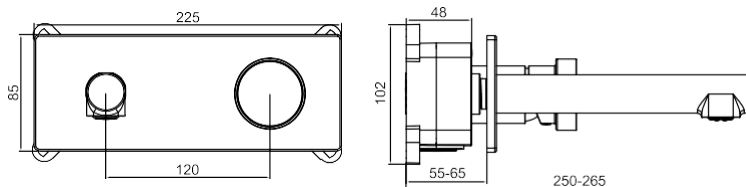

DRAWING

TECHNOLOGY

Leak Proof

Durable Materials

ECO Smart

5 YEARS WARRANTY

Follow us - [casamilano.it](https://www.casamilano.it)

www.casamilano.it

Email us - info@casamilanoitaly.com

WHATSAPP & TOLL FREE

800 9394