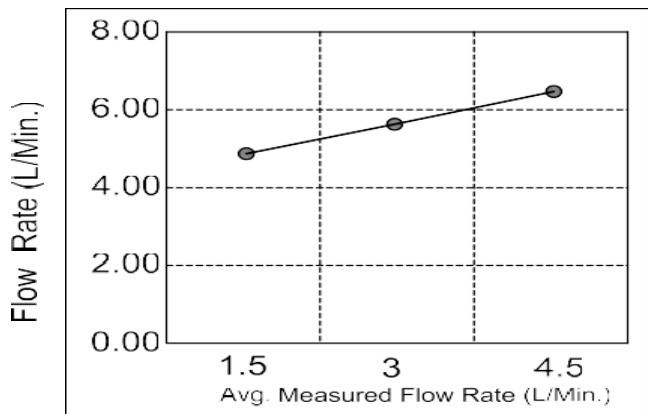

### SPECIFICATIONS

Color	: Available in Chrome, Matt Gold, Matt Black, Rose Gold, Gun Grey
Mounting	: Counter Top
Operation Pressure (bar)	: 4.5
Operation Type	: Manual
Flow Rate (liter)	: 6.4
Tap Holes	: 2 Holes
Material	: HBP59
Height (mm)	: 85
Spout Length (mm)	: 210
Shape	: Rectangle
Water Efficiency Rate	: ★★★★★

### FLOW CHART