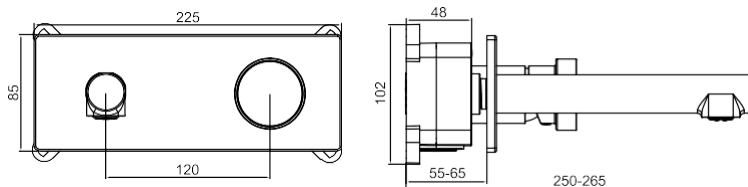

DRAWING

TECHNOLOGY

Leak Proof

Durable Materials

ECO Smart

5 YEARS WARRANTY

Follow us - casamilanouae

www.casamilanoitaly.com

Email us - info@casamilanoitaly.com

WHATSAPP & TOLL FREE

800 9394