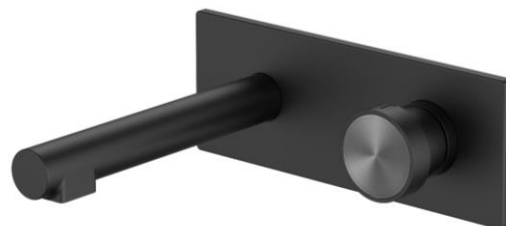

Casa Milano

TECHNICAL DATA SHEET

Casa Milano

Euphoria Concealed Basin Mixer With Pop Up Waste Matt Black

390100111270

The Luxurious Euphoria Collection Concealed Basin Mixer, It has a sleek, modern design with a rectangular body and a short, curved spout. It is made of high-quality brass, featuring a pop-up waste.

SPECIFICATIONS

Color	: Available in Chrome, Matt Gold, Matt Black, Rose Gold, Gun Grey
Mounting	: Counter Top
Operation Pressure (bar)	: 4.5
Operation Type	: Manual
Flow Rate (liter)	: 6.4
Tap Holes	: 2 Holes
Material	: HBP59
Height (mm)	: 85
Spout Length (mm)	: 210
Shape	: Rectangle
Water Efficiency Rate	: ★★★★★