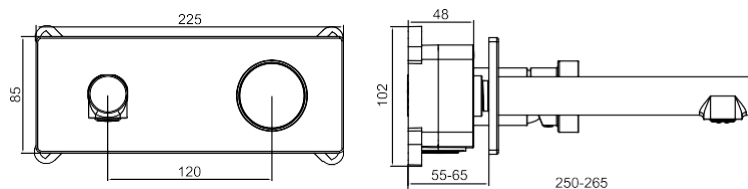

DRAWING

TECHNOLOGY

Leak Proof

Durable Materials

ECO Smart

5 YEARS WARRANTY

Follow us - casamilanouae

www.casamilanoitaly.com

Email us - info@casamilanoitaly.com

WHATSAPP & TOLL FREE

800 9394