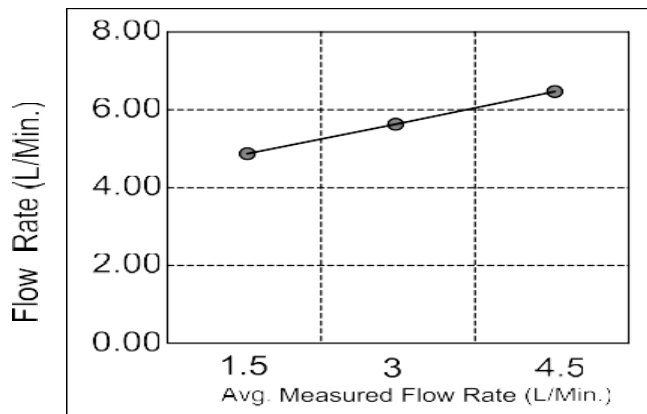

Casa Milano

TECHNICAL DATA SHEET

Casa Milano

Euphoria Concealed Basin Mixer With Pop Up Waste Matt Black

390100111270

The Luxurious Euphoria Collection Concealed Basin Mixer, It has a sleek, modern design with a rectangular body and a short, curved spout. It is made of high-quality brass, featuring a pop-up waste.

SPECIFICATIONS

Color	: Available in Chrome, Matt Gold, Matt Black, Rose Gold, Gun Grey
Mounting	: Counter Top
Operation Pressure (bar)	: 4.5
Operation Type	: Manual
Flow Rate (liter)	: 6.4
Tap Holes	: 2 Holes
Material	: HBP59
Height (mm)	: 85
Spout Length (mm)	: 210
Shape	: Rectangle
Water Efficiency Rate	: ★★★★★

FLOW CHART

DRAWING

TECHNOLOGY

Leak Proof

Durable Materials

ECO Smart

5 YEARS WARRANTY

Follow us - casamilanouae