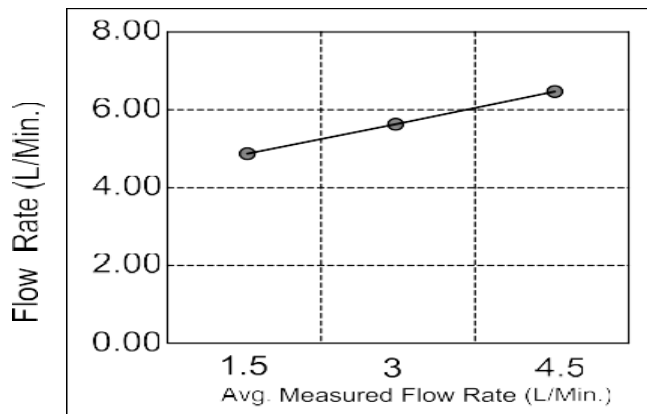

Casa Milano

TECHNICAL DATA SHEET

Casa Milano

Euphoria Concealed Basin Mixer With Pop Up Waste Rose Gold

390100111269

The Luxurious Euphoria Collection Concealed Basin Mixer, It has a sleek, modern design with a rectangular body and a short, curved spout. It is made of high-quality brass, featuring a pop-up waste.

SPECIFICATIONS

Color	: Available in Chrome, Matt Gold, Matt Black, Rose Gold, Gun Grey
Mounting	: Counter Top
Operation Pressure (bar)	: 4.5
Operation Type	: Manual
Flow Rate (liter)	: 6.4
Tap Holes	: 2 Holes
Material	: HBP59
Height (mm)	: 85
Spout Length (mm)	: 210
Shape	: Rectangle
Water Efficiency Rate	: ★★★★★

FLOW CHART

DRAWING

TECHNOLOGY

Leak Proof

Durable Materials

ECO Smart

5 YEARS WARRANTY

Follow us - casamilanouae