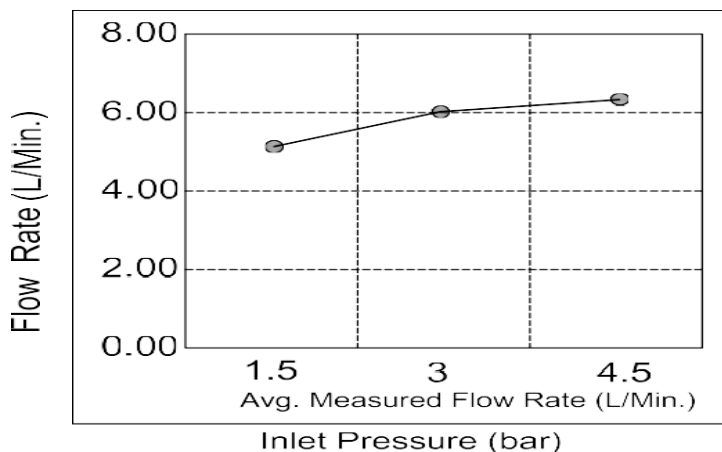

Casa Milano

TECHNICAL DATA SHEET

Casa Milano

Euphoria Art Basin Mixer With Pop Up Waste Brushed Gun Grey

390100111268

The Luxurious Euphoria Collection Art Basin Mixer, It has a sleek, minimalist design with a round, cylindrical body and a short, curved spout. Featuring a pop-up waste.

SPECIFICATIONS

Color	: Available in Chrome, Matt Gold, Matt Black, Rose Gold, Gun Grey
Mounting	: Counter Top
Operation Pressure (bar)	: 4.5
Operation Type	: Manual
Flow Rate (liter)	: 6.4
Tap Holes	: 1 Holes
Material	: HBP59
Height (mm)	: 305
Depth (mm)	: 52
Shape	: Round
Water Efficiency Rate	: ★★★★★

FLOW CHART

DRAWING

TECHNOLOGY

Leak Proof

Durable Materials

ECO Smart

5 YEARS WARRANTY

Follow us - casamilanouae