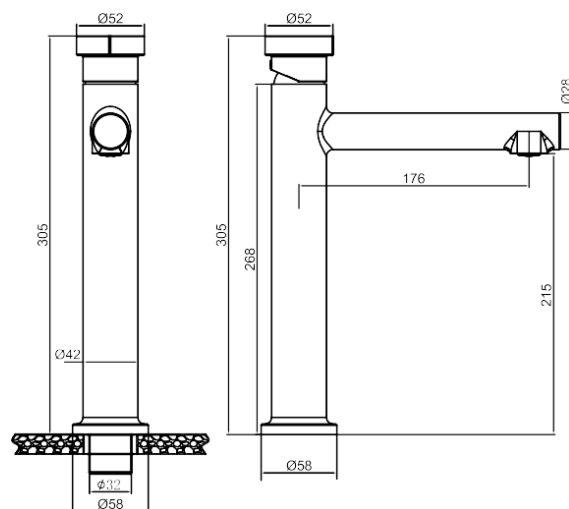

DRAWING

TECHNOLOGY

Leak Proof

Durable Materials

ECO Smart

5 YEARS WARRANTY

Follow us - casamilanouae

www.casamilanoitaly.com

Email us - info@casamilanoitaly.com

WHATSAPP & TOLL FREE

800 9394