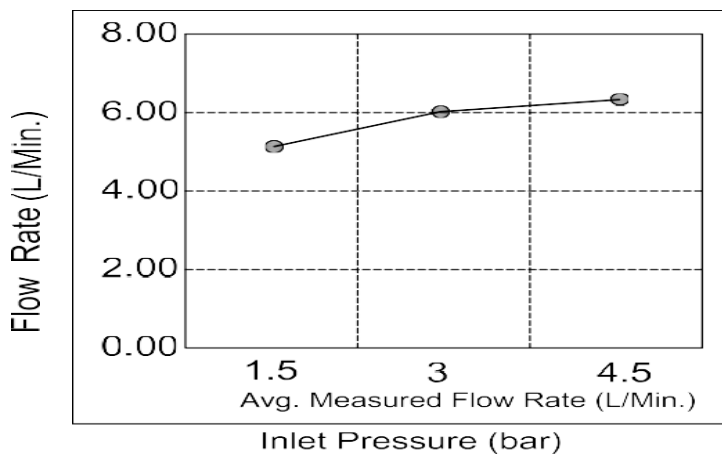

Casa Milano

TECHNICAL DATA SHEET

Casa Milano

Euphoria Art Basin Mixer With Pop Up Waste Matt Gold

390100111267

The Luxurious Euphoria Collection Art Basin Mixer, It has a sleek, minimalist design with a round, cylindrical body and a short, curved spout. Featuring a pop-up waste.

SPECIFICATIONS

Color	: Available in Chrome, Matt Gold, Matt Black, Rose Gold, Gun Grey
Mounting	: Counter Top
Operation Pressure (bar)	: 4.5
Operation Type	: Manual
Flow Rate (liter)	: 6.4
Tap Holes	: 1 Holes
Material	: HBP59
Height (mm)	: 305
Depth (mm)	: 52
Shape	: Round
Water Efficiency Rate	: ★★★★★

FLOW CHART

DRAWING

TECHNOLOGY

Leak Proof

Durable Materials

ECO Smart

5 YEARS WARRANTY

Follow us - [casamilano.uae](https://www.casamilano.uae)