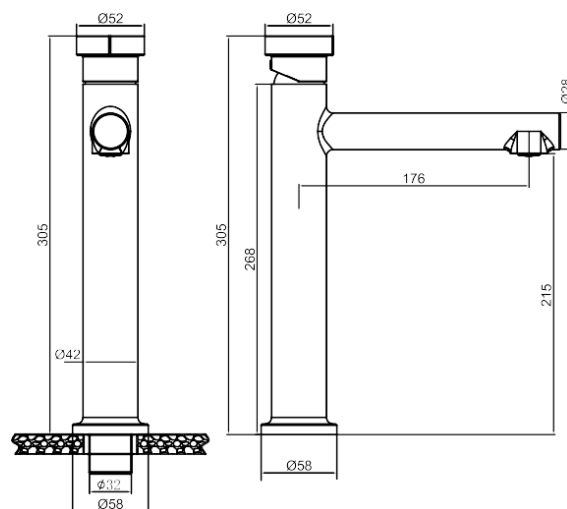

DRAWING

TECHNOLOGY

Leak Proof

Durable Materials

ECO Smart

5 YEARS WARRANTY

Follow us - [casamilano.uae](https://www.casamilano.uae)

www.casamilanoitaly.com

Email us - info@casamilanoitaly.com

WHATSAPP & TOLL FREE

800 9394