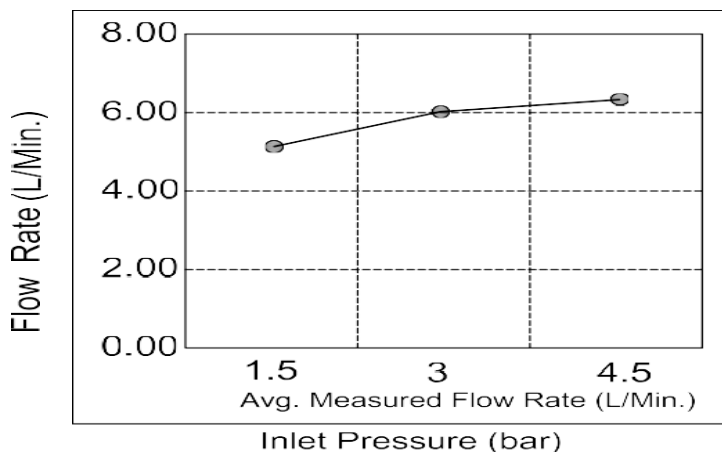

### SPECIFICATIONS

Color	: Available in Chrome, Matt Gold, Matt Black, Rose Gold, Gun Grey
Mounting	: Counter Top
Operation Pressure (bar)	: 4.5
Operation Type	: Manual
Flow Rate (liter)	: 6.4
Tap Holes	: 1 Holes
Material	: HBP59
Height (mm)	: 305
Depth (mm)	: 52
Shape	: Round
Water Efficiency Rate	: ★★★★★

### FLOW CHART