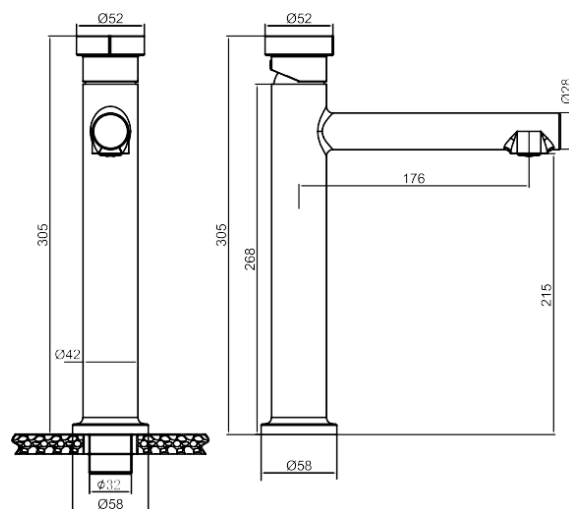

### SPECIFICATIONS

Color	: Available in Chrome, Matt Gold, Matt Black, Rose Gold, Gun Grey
Mounting	: Counter Top
Operation Pressure (bar)	: 4.5
Operation Type	: Manual
Flow Rate (liter)	: 6.4
Tap Holes	: 1 Holes
Material	: HBP59
Height (mm)	: 305
Depth (mm)	: 52
Shape	: Round
Water Efficiency Rate	: ★★★★★

### FLOW CHART

### DRAWING