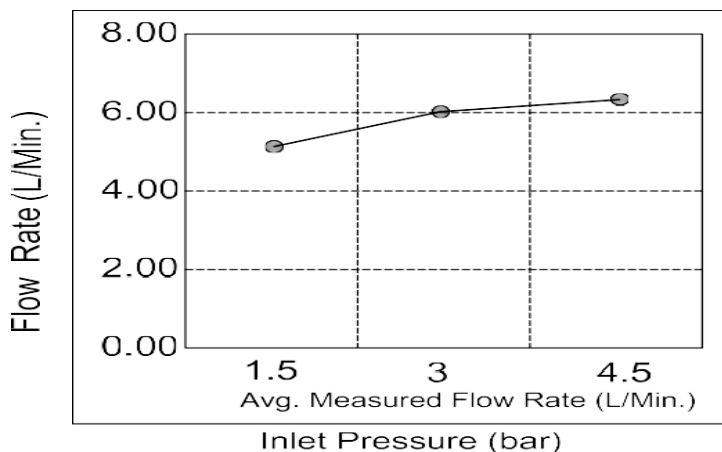

Casa Milano

TECHNICAL DATA SHEET

Casa Milano

Euphoria Art Basin Mixer With Pop Up Waste Rose Gold

390100111265

The Luxurious Euphoria Collection Art Basin Mixer, It has a sleek, minimalist design with a round, cylindrical body and a short, curved spout. Featuring a pop-up waste.

SPECIFICATIONS

Color	: Available in Chrome, Matt Gold, Matt Black, Rose Gold, Gun Grey
Mounting	: Counter Top
Operation Pressure (bar)	: 4.5
Operation Type	: Manual
Flow Rate (liter)	: 6.4
Tap Holes	: 1 Holes
Material	: HBP59
Height (mm)	: 305
Depth (mm)	: 52
Shape	: Round
Water Efficiency Rate	: ★★★★★

FLOW CHART

DRAWING

TECHNOLOGY

Leak Proof

Durable Materials

ECO Smart

5 YEARS WARRANTY

Follow us - [casamilano.com](https://www.casamilano.com)