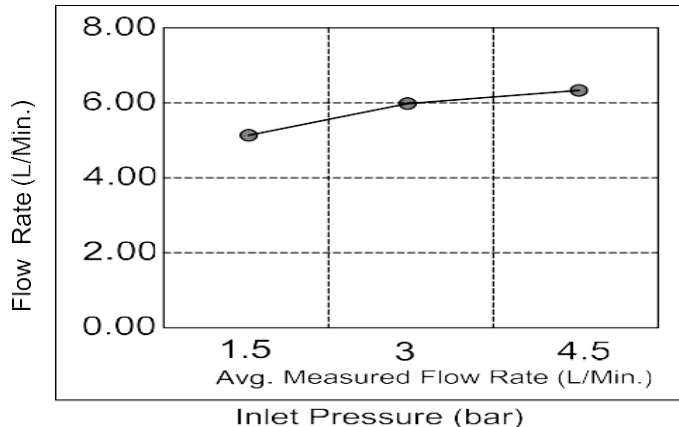

Casa Milano

TECHNICAL DATA SHEET

Casa Milano

Euphoria Basin Mixer With Pop Up Waste Brushed Gun Grey

390100111264

The Luxurious Euphoria Collection Basin Mixer, It has a sleek, minimalist design with a round, cylindrical body and a short, curved spout. Featuring a pop-up waste.

SPECIFICATIONS

Color	: Available in Chrome, Matte Gold, Matte Black, Rose Gold, Gun Grey
Mounting	: Deck Mounted
Operation Pressure (bar)	: 4.5
Operation Type	: Manual
Flow Rate (liter)	: 6.4
Tap Holes	: 1 Holes
Material	: HBP59
Height (mm)	: 195
Depth (mm)	: 52
Shape	: Round
Water Efficiency Rate	: ★★★★★

FLOW CHART

DRAWING

TECHNOLOGY

Leak Proof

Durable Materials

ECO Smart

5 YEARS WARRANTY

Follow us - [casamilano.it](https://www.casamilano.it)