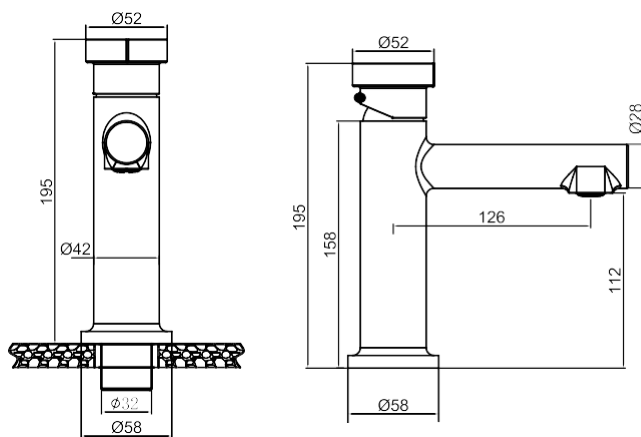

DRAWING

TECHNOLOGY

Leak Proof

Durable Materials

ECO Smart

5 YEARS WARRANTY

Follow us - [casamilano.it](https://www.casamilano.it)

www.casamilano.it

Email us - info@casamilano.it

WHATSAPP & TOLL FREE

800 9394