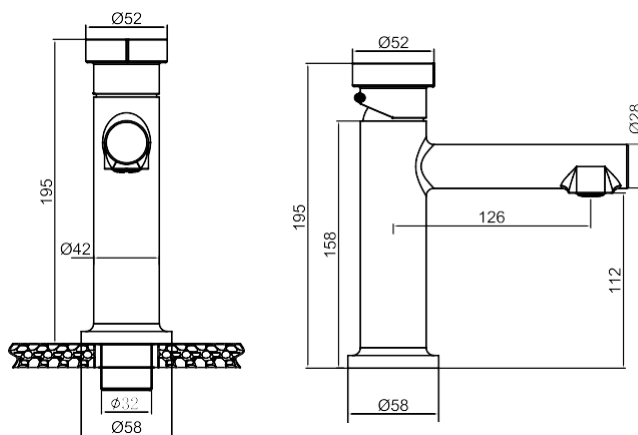

DRAWING

TECHNOLOGY

Leak Proof

Durable Materials

ECO Smart

5 YEARS WARRANTY

Follow us - [casamilano.it](https://www.casamilano.it)

www.casamilano.it

Email us - info@casamilano.it

WHATSAPP & TOLL FREE

800 9394