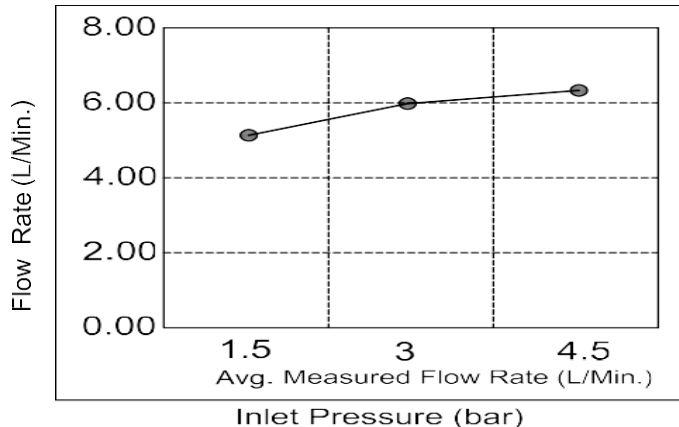

### SPECIFICATIONS

Color	: Available in Chrome, Matt Gold, Matt Black, Rose Gold, Gun Grey
Mounting	: Deck Mounted
Operation Pressure (bar)	: 4.5
Operation Type	: Manual
Flow Rate (liter)	: 6.4
Tap Holes	: 1 Holes
Material	: HBP59
Height (mm)	: 195
Depth (mm)	: 52
Shape	: Round
Water Efficiency Rate	: ★★★★★

### FLOW CHART