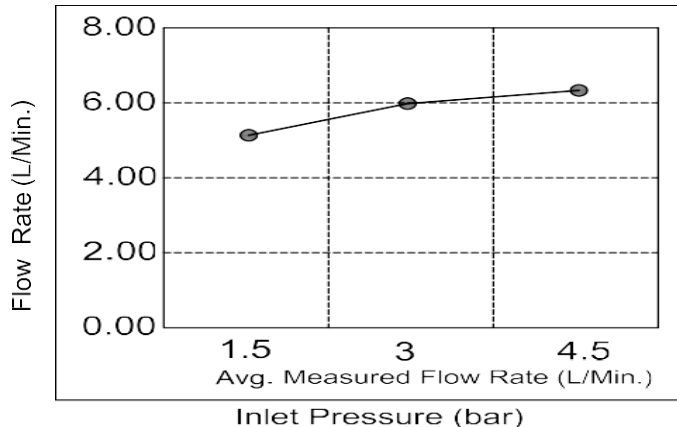

Casa Milano

TECHNICAL DATA SHEET

Casa Milano

Euphoria Basin Mixer With Pop Up Waste Matt Black

390100111262

The Luxurious Euphoria Collection Basin Mixer, It has a sleek, minimalist design with a round, cylindrical body and a short, curved spout. Featuring a pop-up waste.

SPECIFICATIONS

Color	: Available in Chrome, Matt Gold, Matt Black, Rose Gold, Gun Grey
Mounting	: Deck Mounted
Operation Pressure (bar)	: 4.5
Operation Type	: Manual
Flow Rate (liter)	: 6.4
Tap Holes	: 1 Holes
Material	: HBP59
Height (mm)	: 195
Depth (mm)	: 52
Shape	: Round
Water Efficiency Rate	: ★★★★★

FLOW CHART

DRAWING

TECHNOLOGY

Leak Proof

Durable Materials

ECO Smart

5 YEARS WARRANTY

Follow us - [casamilano.com](https://www.casamilano.com)