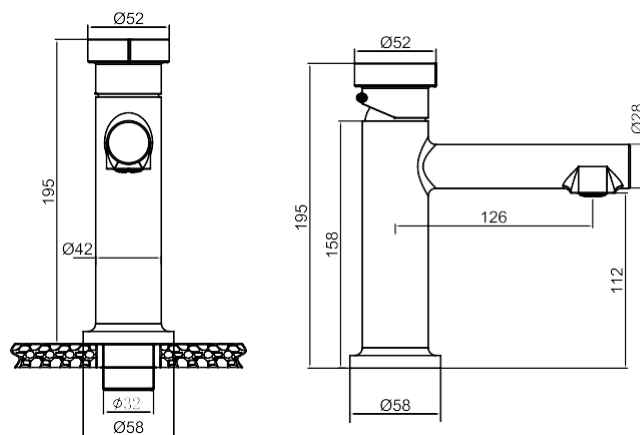

DRAWING

TECHNOLOGY

Leak Proof

Durable Materials

ECO Smart

5 YEARS WARRANTY

Follow us - [casamilano.com](https://www.casamilano.com)

www.casamilano.com

Email us - info@casamilano.com

WHATSAPP & TOLL FREE

800 9394