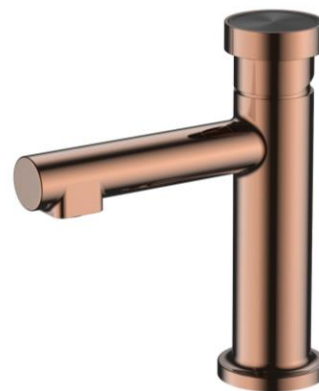

Casa Milano

TECHNICAL DATA SHEET

Casa Milano

Euphoria Basin Mixer With Pop Up Waste Rose Gold

390100111261

The Luxurious Euphoria Collection Basin Mixer, It has a sleek, minimalist design with a round, cylindrical body and a short, curved spout. Featuring a pop-up waste.

SPECIFICATIONS

Color	: Available in Chrome, Matte Gold, Matte Black, Rose Gold, Gun Grey
Mounting	: Deck Mounted
Operation Pressure (bar)	: 4.5
Operation Type	: Manual
Flow Rate (liter)	: 6.4
Tap Holes	: 1 Holes
Material	: HBP59
Height (mm)	: 195
Depth (mm)	: 52
Shape	: Round
Water Efficiency Rate	: ★★★★★