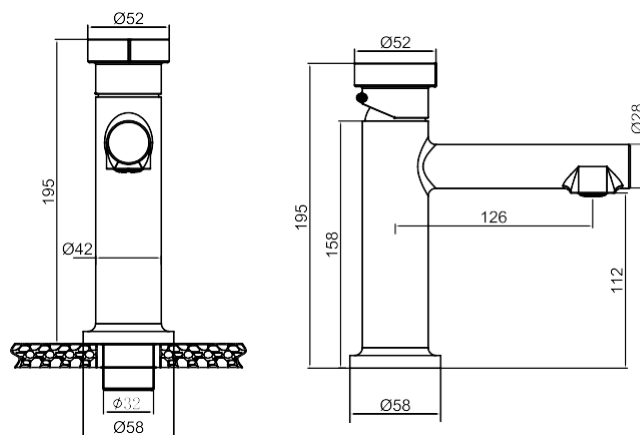

DRAWING

TECHNOLOGY

Leak Proof

Durable Materials

ECO Smart

5 YEARS WARRANTY

Follow us - [casamilano.it](https://www.casamilano.it)

www.casamilano.it

Email us - info@casamilano.it

WHATSAPP & TOLL FREE

800 9394