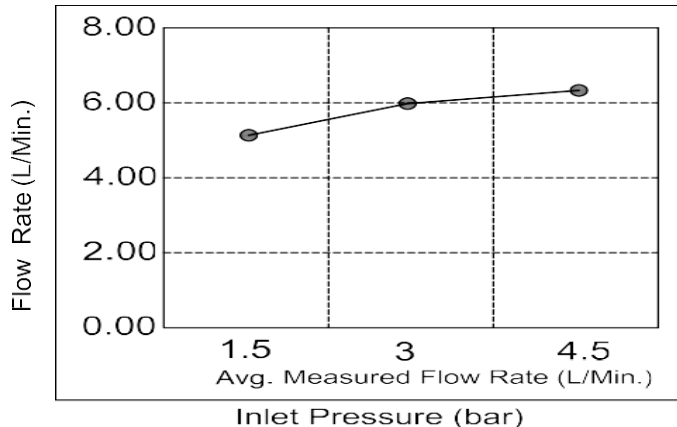

Casa Milano

TECHNICAL DATA SHEET

Casa Milano

Euphoria Basin Mixer With Pop Up Waste Rose Gold

390100111261

The Luxurious Euphoria Collection Basin Mixer, It has a sleek, minimalist design with a round, cylindrical body and a short, curved spout. Featuring a pop-up waste.

SPECIFICATIONS

Color	: Available in Chrome, Matte Gold, Matte Black, Rose Gold, Gun Grey
Mounting	: Deck Mounted
Operation Pressure (bar)	: 4.5
Operation Type	: Manual
Flow Rate (liter)	: 6.4
Tap Holes	: 1 Holes
Material	: HBP59
Height (mm)	: 195
Depth (mm)	: 52
Shape	: Round
Water Efficiency Rate	: ★★★★★

FLOW CHART

DRAWING

TECHNOLOGY

Leak Proof

Durable Materials

ECO Smart

5 YEARS WARRANTY

Follow us - [casamilano.it](https://www.casamilano.it)